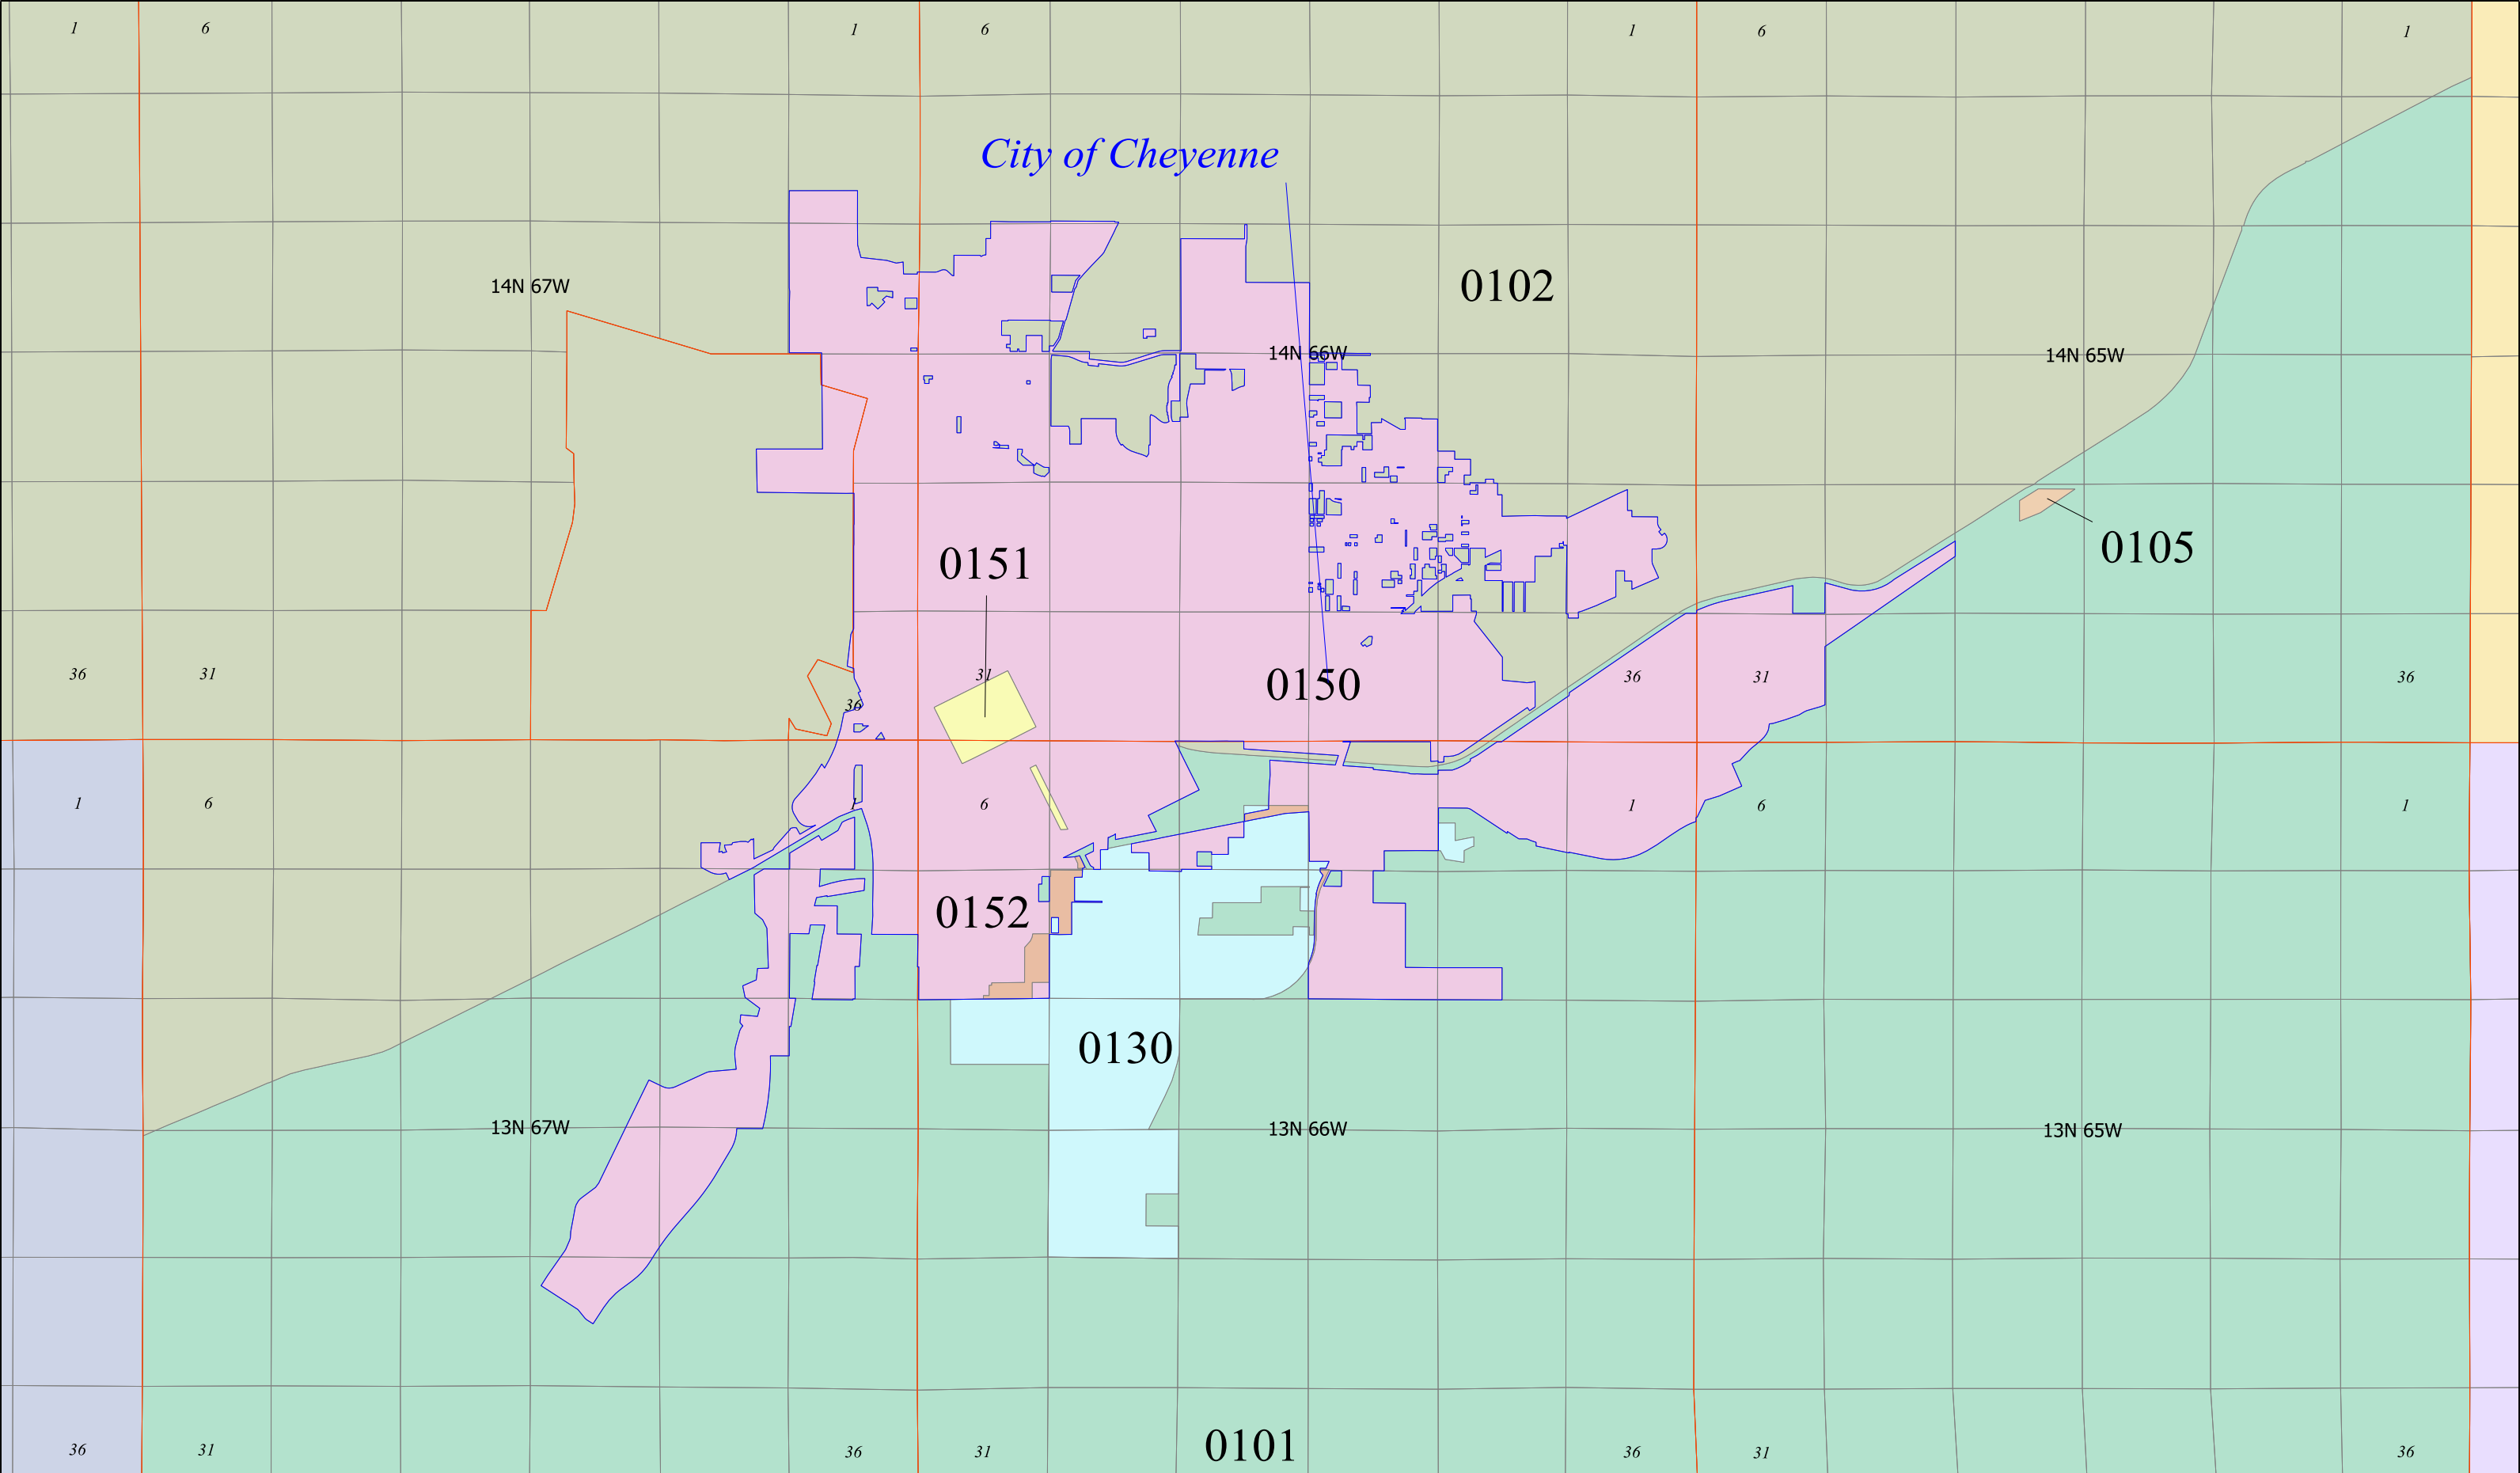

2018 Laramie County Tax Districts
Countywide

Wyoming Department of Revenue
Property Tax Division
Technical Services Group
<http://revenue.wyo.gov>

State Plane - Wyoming East
(NAD 27, feet)
Scale: One Section = 1 Mile Approx.
Created on: 1/22/2018

2018 Laramie County Tax Districts
City of Cheyenne

Wyoming Department of Revenue
Property Tax Division
Technical Services Group
<http://revenue.wyo.gov>

State Plane - Wyoming East
(NAD 27, feet)
Scale: One Section = 1 Mile Approx.
Created on: 1/23/2018