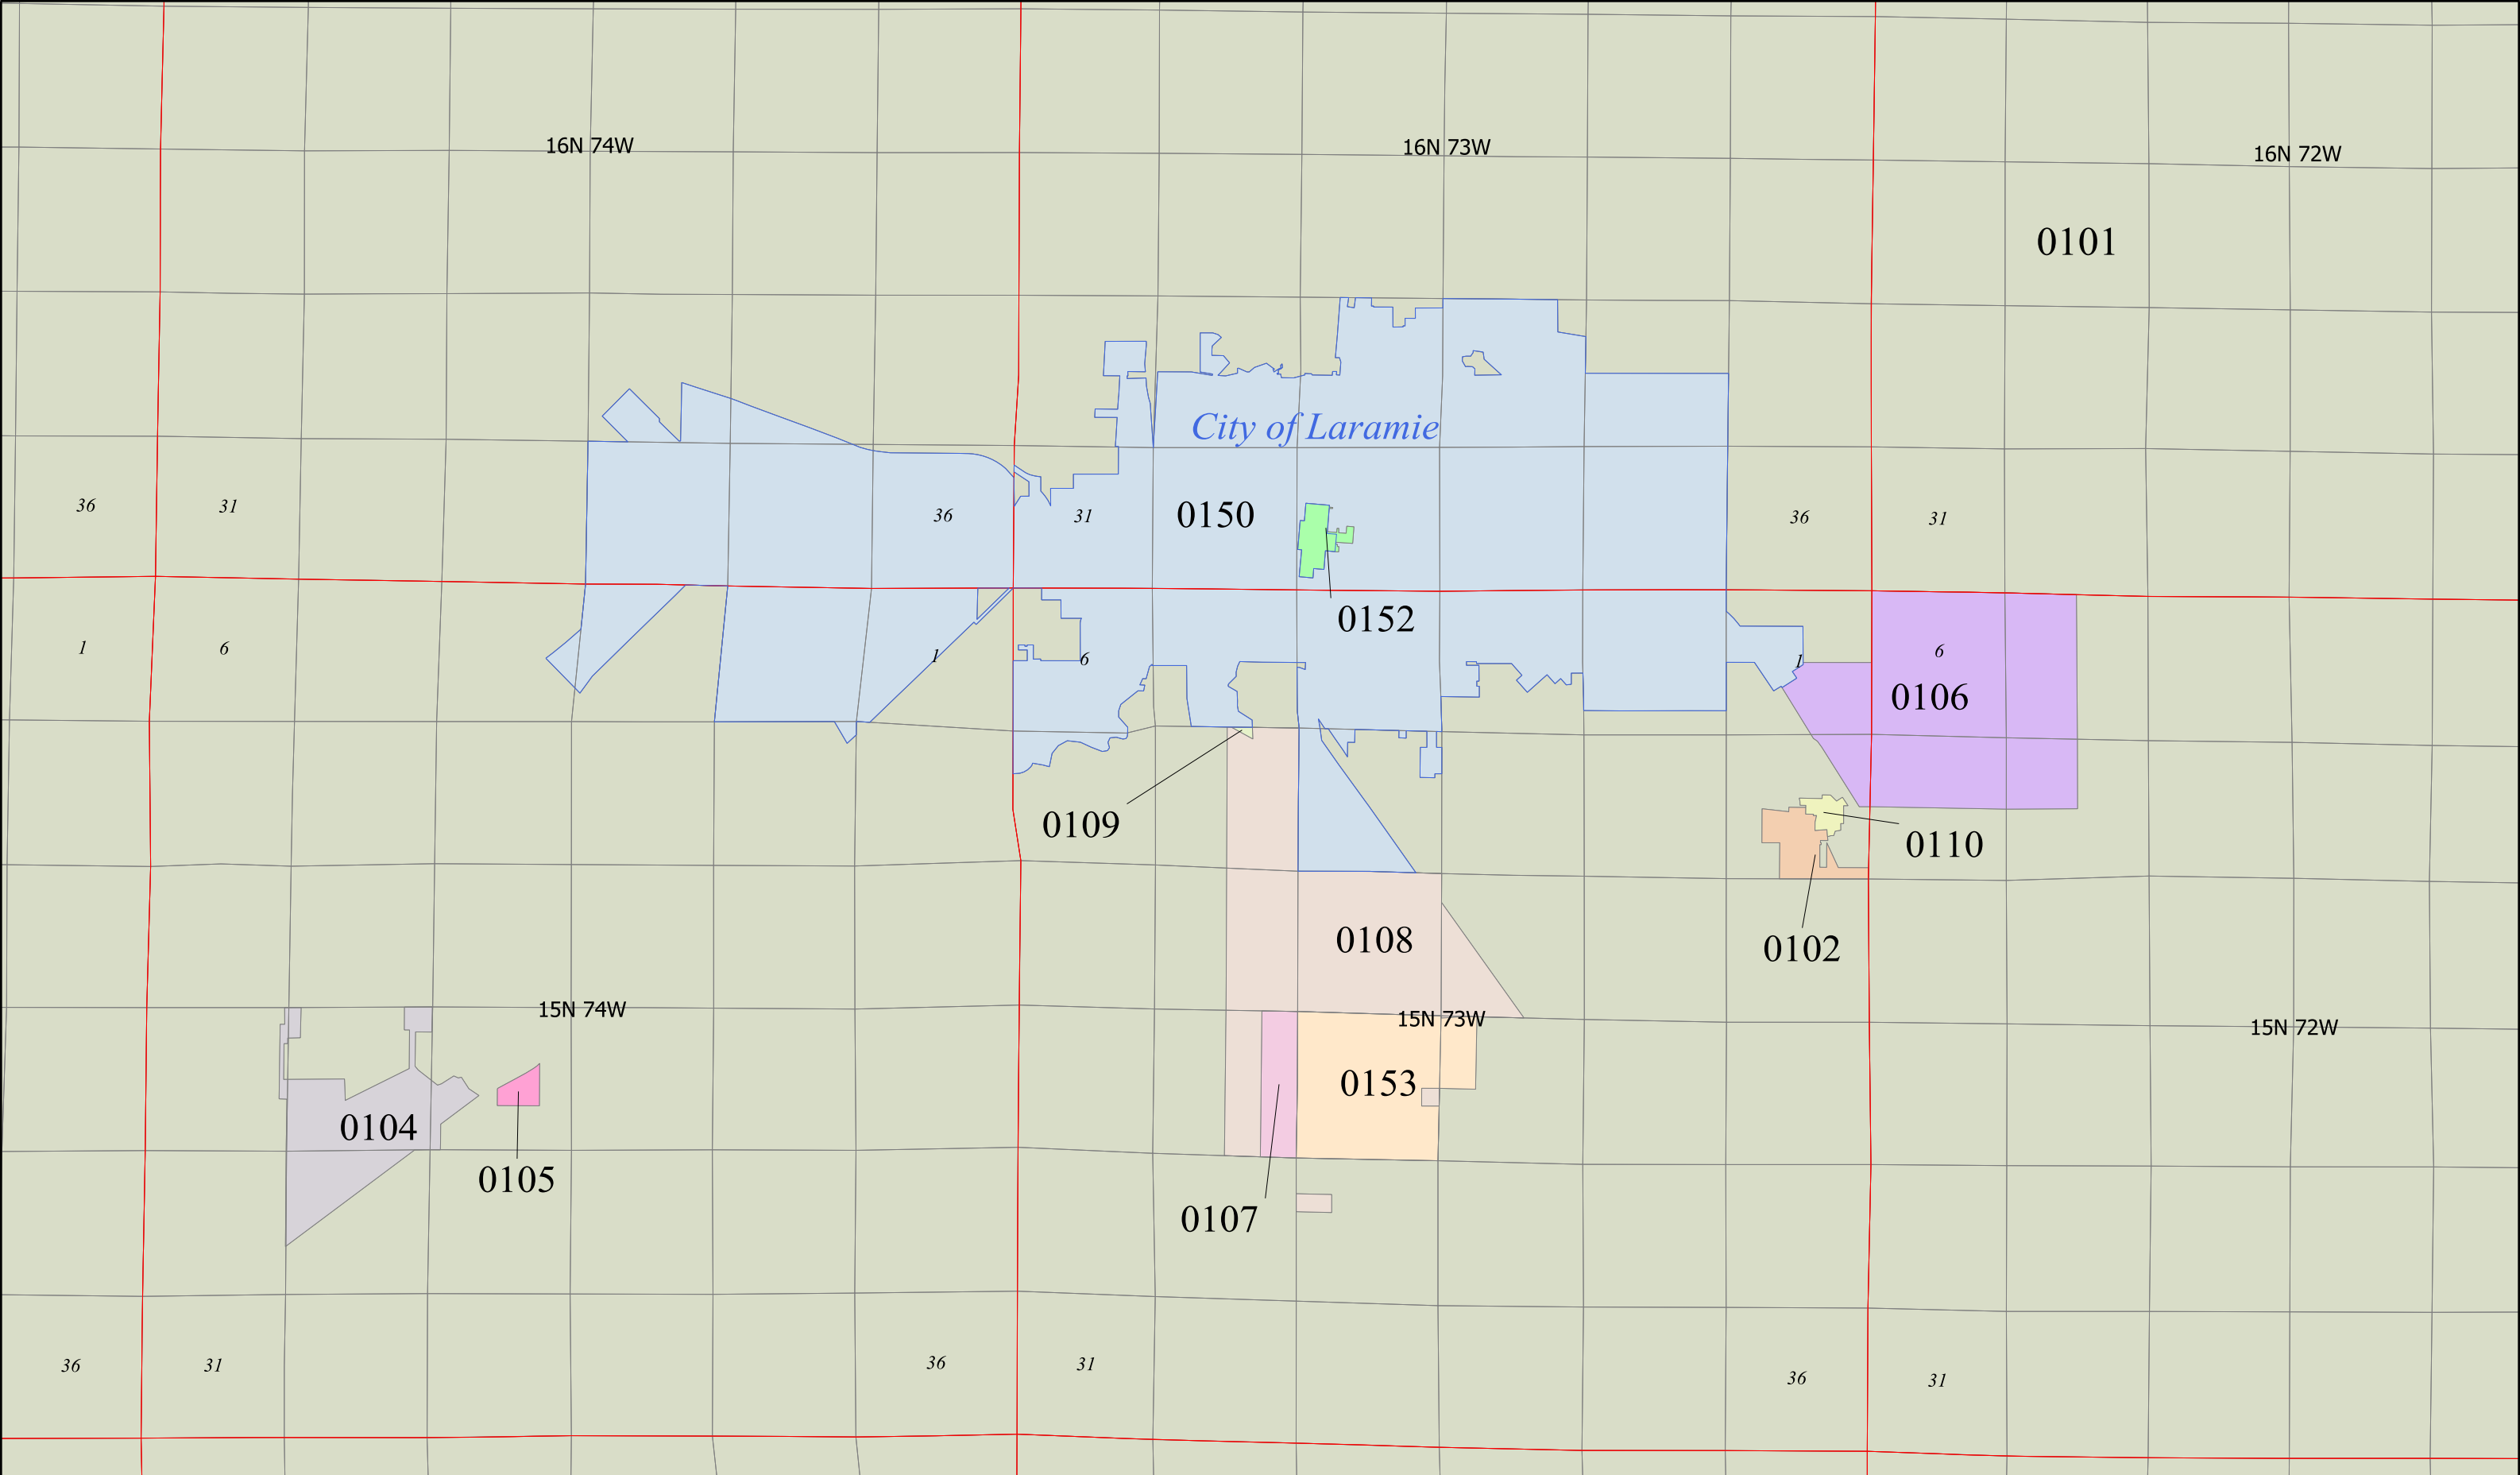

2018 Albany County Tax Districts
Countywide

Wyoming Department of Revenue
Property Tax Division
Technical Services Group
<http://revenue.wyo.gov>

State Plane - Wyoming East
(NAD 27, feet)
Scale: One Section = 1 Mile Approx.
Created on: 1/25/2018

2018 Albany County Tax Districts
City of Laramie

Wyoming Department of Revenue
Property Tax Division
Technical Services Group
<http://revenue.wyo.gov>

State Plane - Wyoming East
(NAD 27, feet)
Scale: One Section = 1 Mile Approx.
Created on: 1/16/2018

25

21N 77W

30

29

21N 76W

28

36

31

7

8

20N 77W

13

18

20N 76W

17