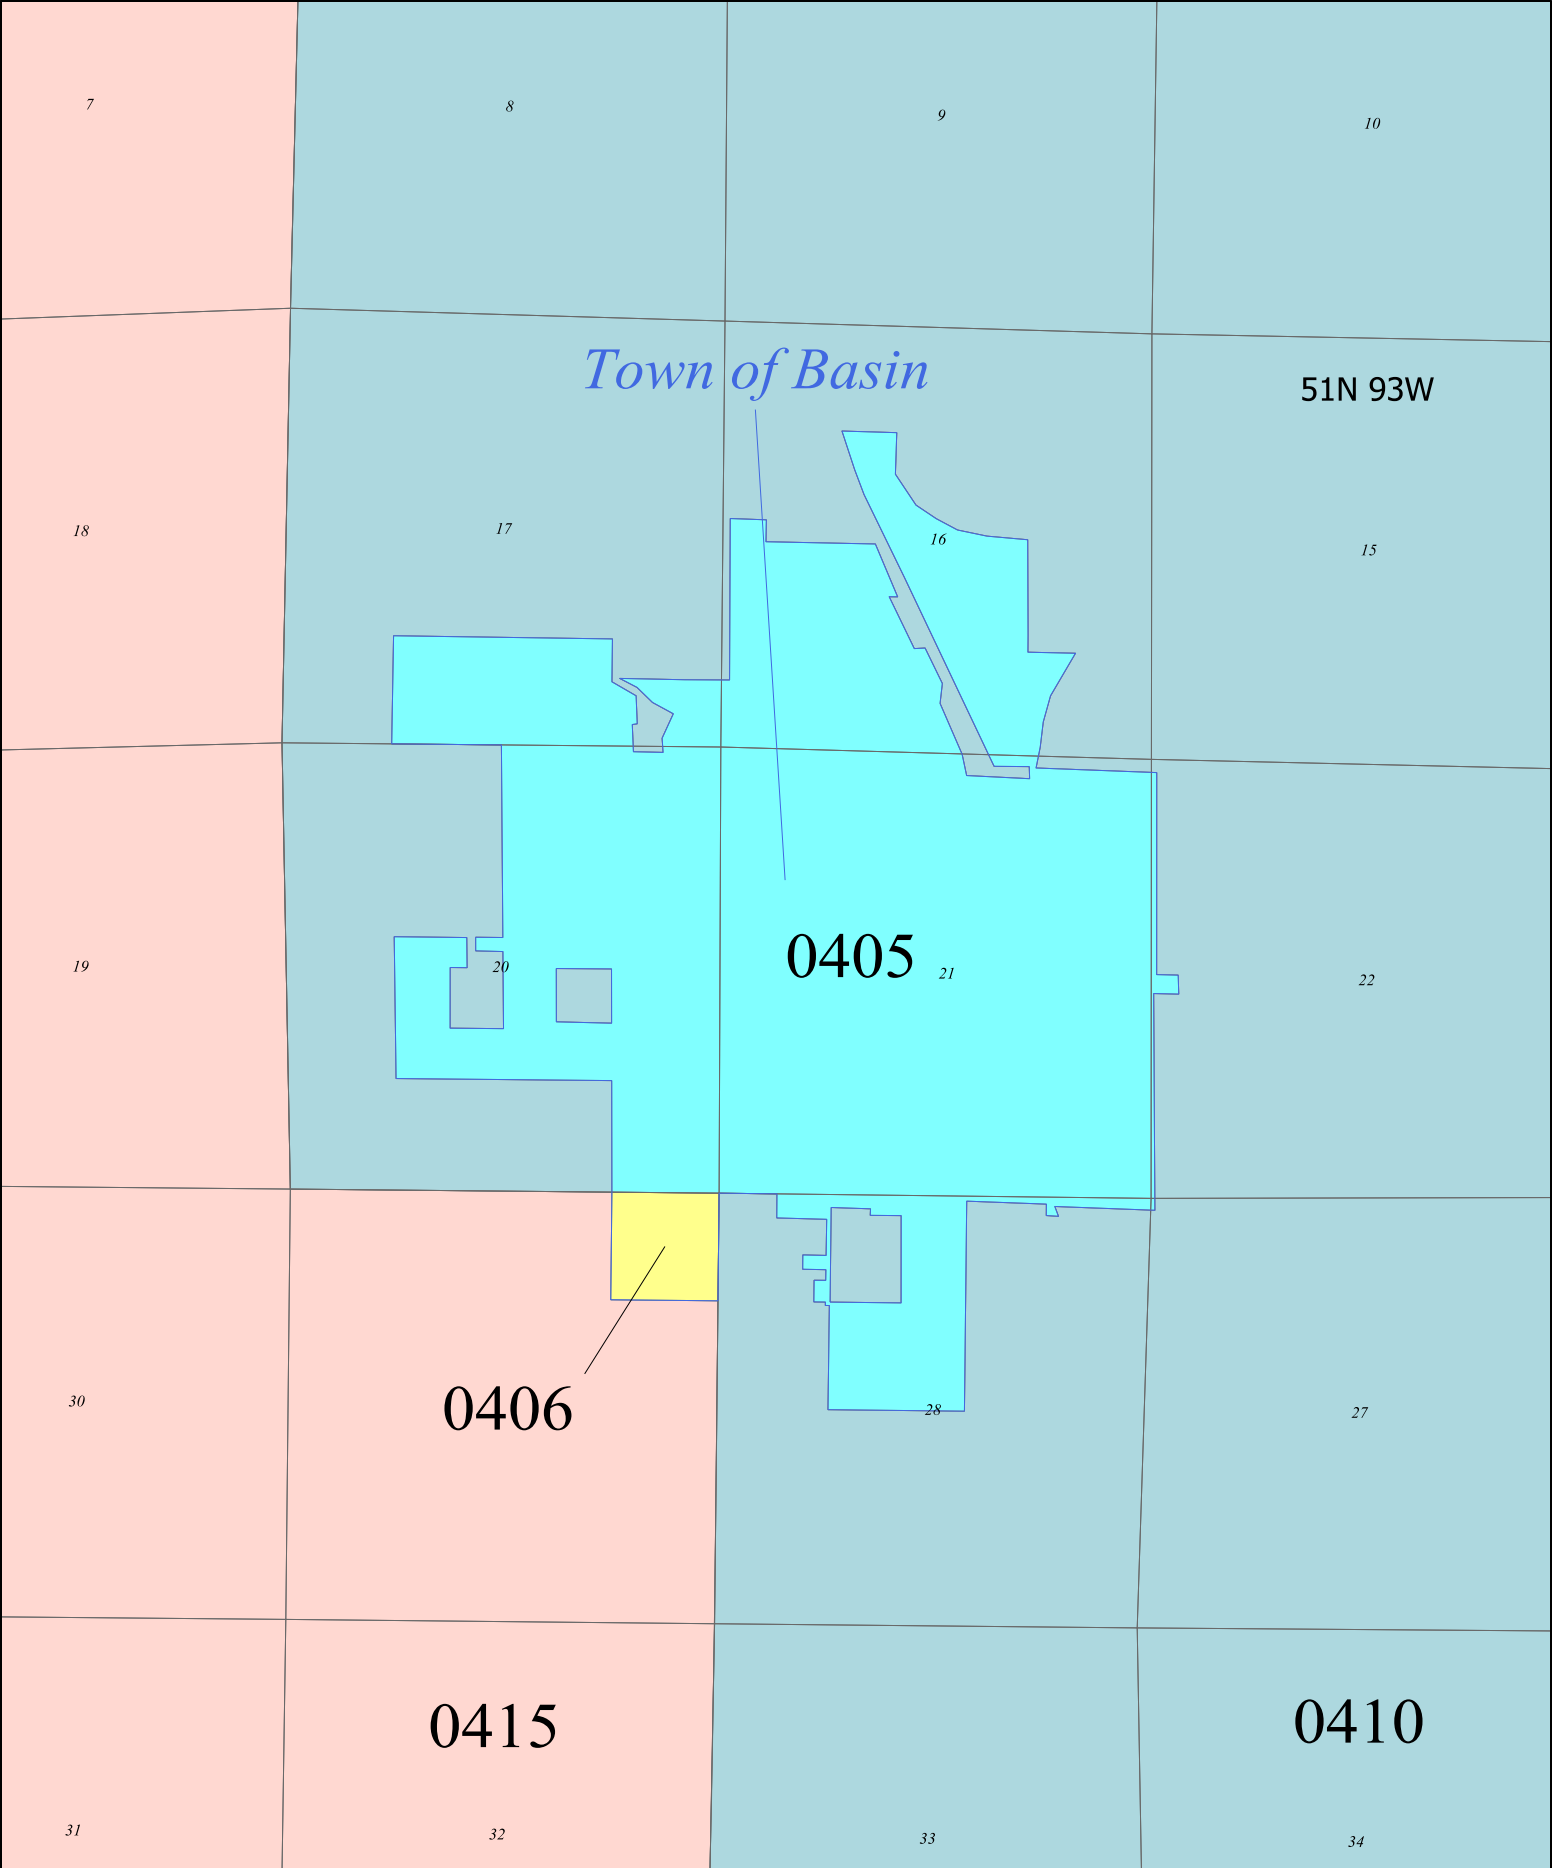

2017 Big Horn County Tax Districts  
Countywide

Wyoming Department of Revenue  
Property Tax Division  
Technical Services Group  
<http://revenue.wyo.gov>

State Plane - Wyoming East Central  
(NAD 27, feet)  
Scale: One Section = 1 Mile Approx.  
Created on: 1/12/2017

2017 Big Horn County Tax Districts  
Town of Basin

Wyoming Department of Revenue  
Property Tax Division  
Technical Services Group  
<http://revenue.wyo.gov>

State Plane - Wyoming East Central  
(NAD 27, feet)  
Scale: One Section = 1 Mile Approx.  
Created on: 2/2/2017

2017 Big Horn County Tax Districts  
Northwest Big Horn

Wyoming Department of Revenue  
Property Tax Division  
Technical Services Group  
<http://revenue.wyo.gov>

State Plane - Wyoming East Central  
(NAD 27, feet)  
Scale: One Section = 1 Mile Approx.  
Created on: 2/2/2017