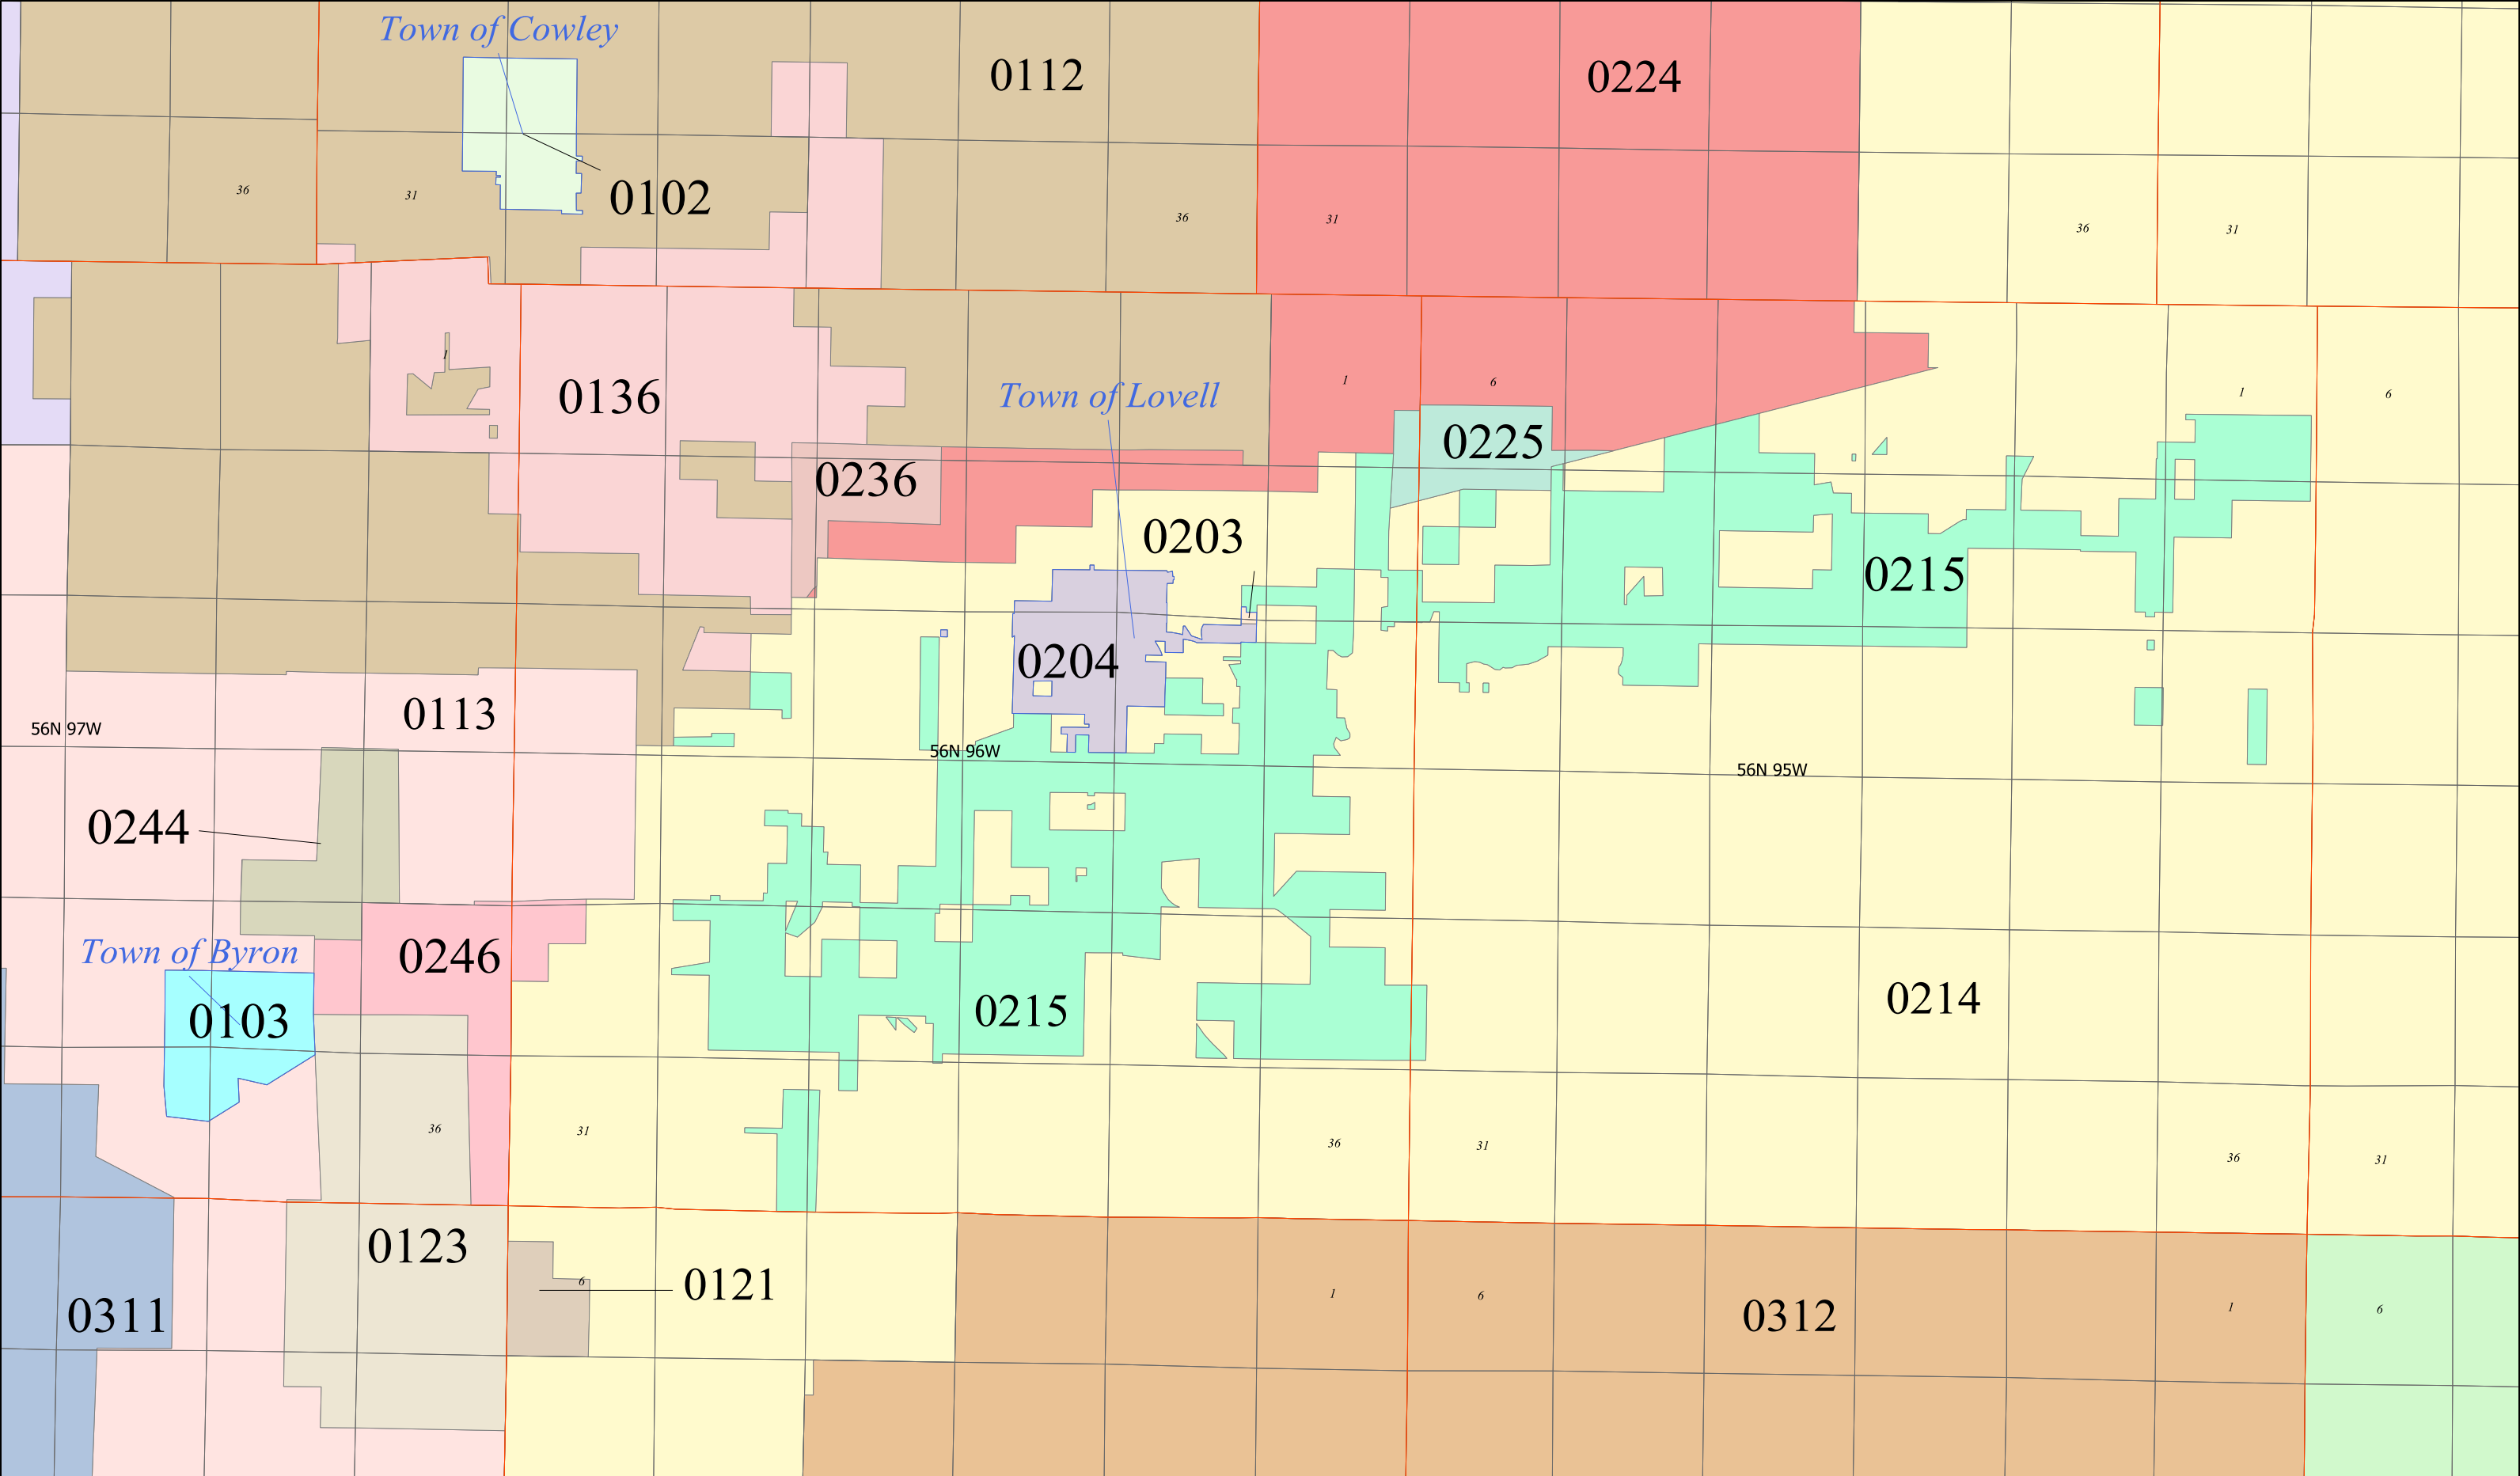

2017 Big Horn County Tax Districts  
Countywide

Wyoming Department of Revenue  
Property Tax Division  
Technical Services Group  
<http://revenue.wyo.gov>

State Plane - Wyoming East Central  
(NAD 27, feet)  
Scale: One Section = 1 Mile Approx.  
Created on: 1/12/2017

2017 Big Horn County Tax Districts  
Town of Basin

Wyoming Department of Revenue  
Property Tax Division  
Technical Services Group  
<http://revenue.wyo.gov>

State Plane - Wyoming East Central  
(NAD 27, feet)  
Scale: One Section = 1 Mile Approx.  
Created on: 2/2/2017

2017 Big Horn County Tax Districts  
Northwest Big Horn

Wyoming Department of Revenue  
Property Tax Division  
Technical Services Group  
<http://revenue.wyo.gov>

State Plane - Wyoming East Central  
(NAD 27, feet)  
Scale: One Section = 1 Mile Approx.  
Created on: 2/2/2017