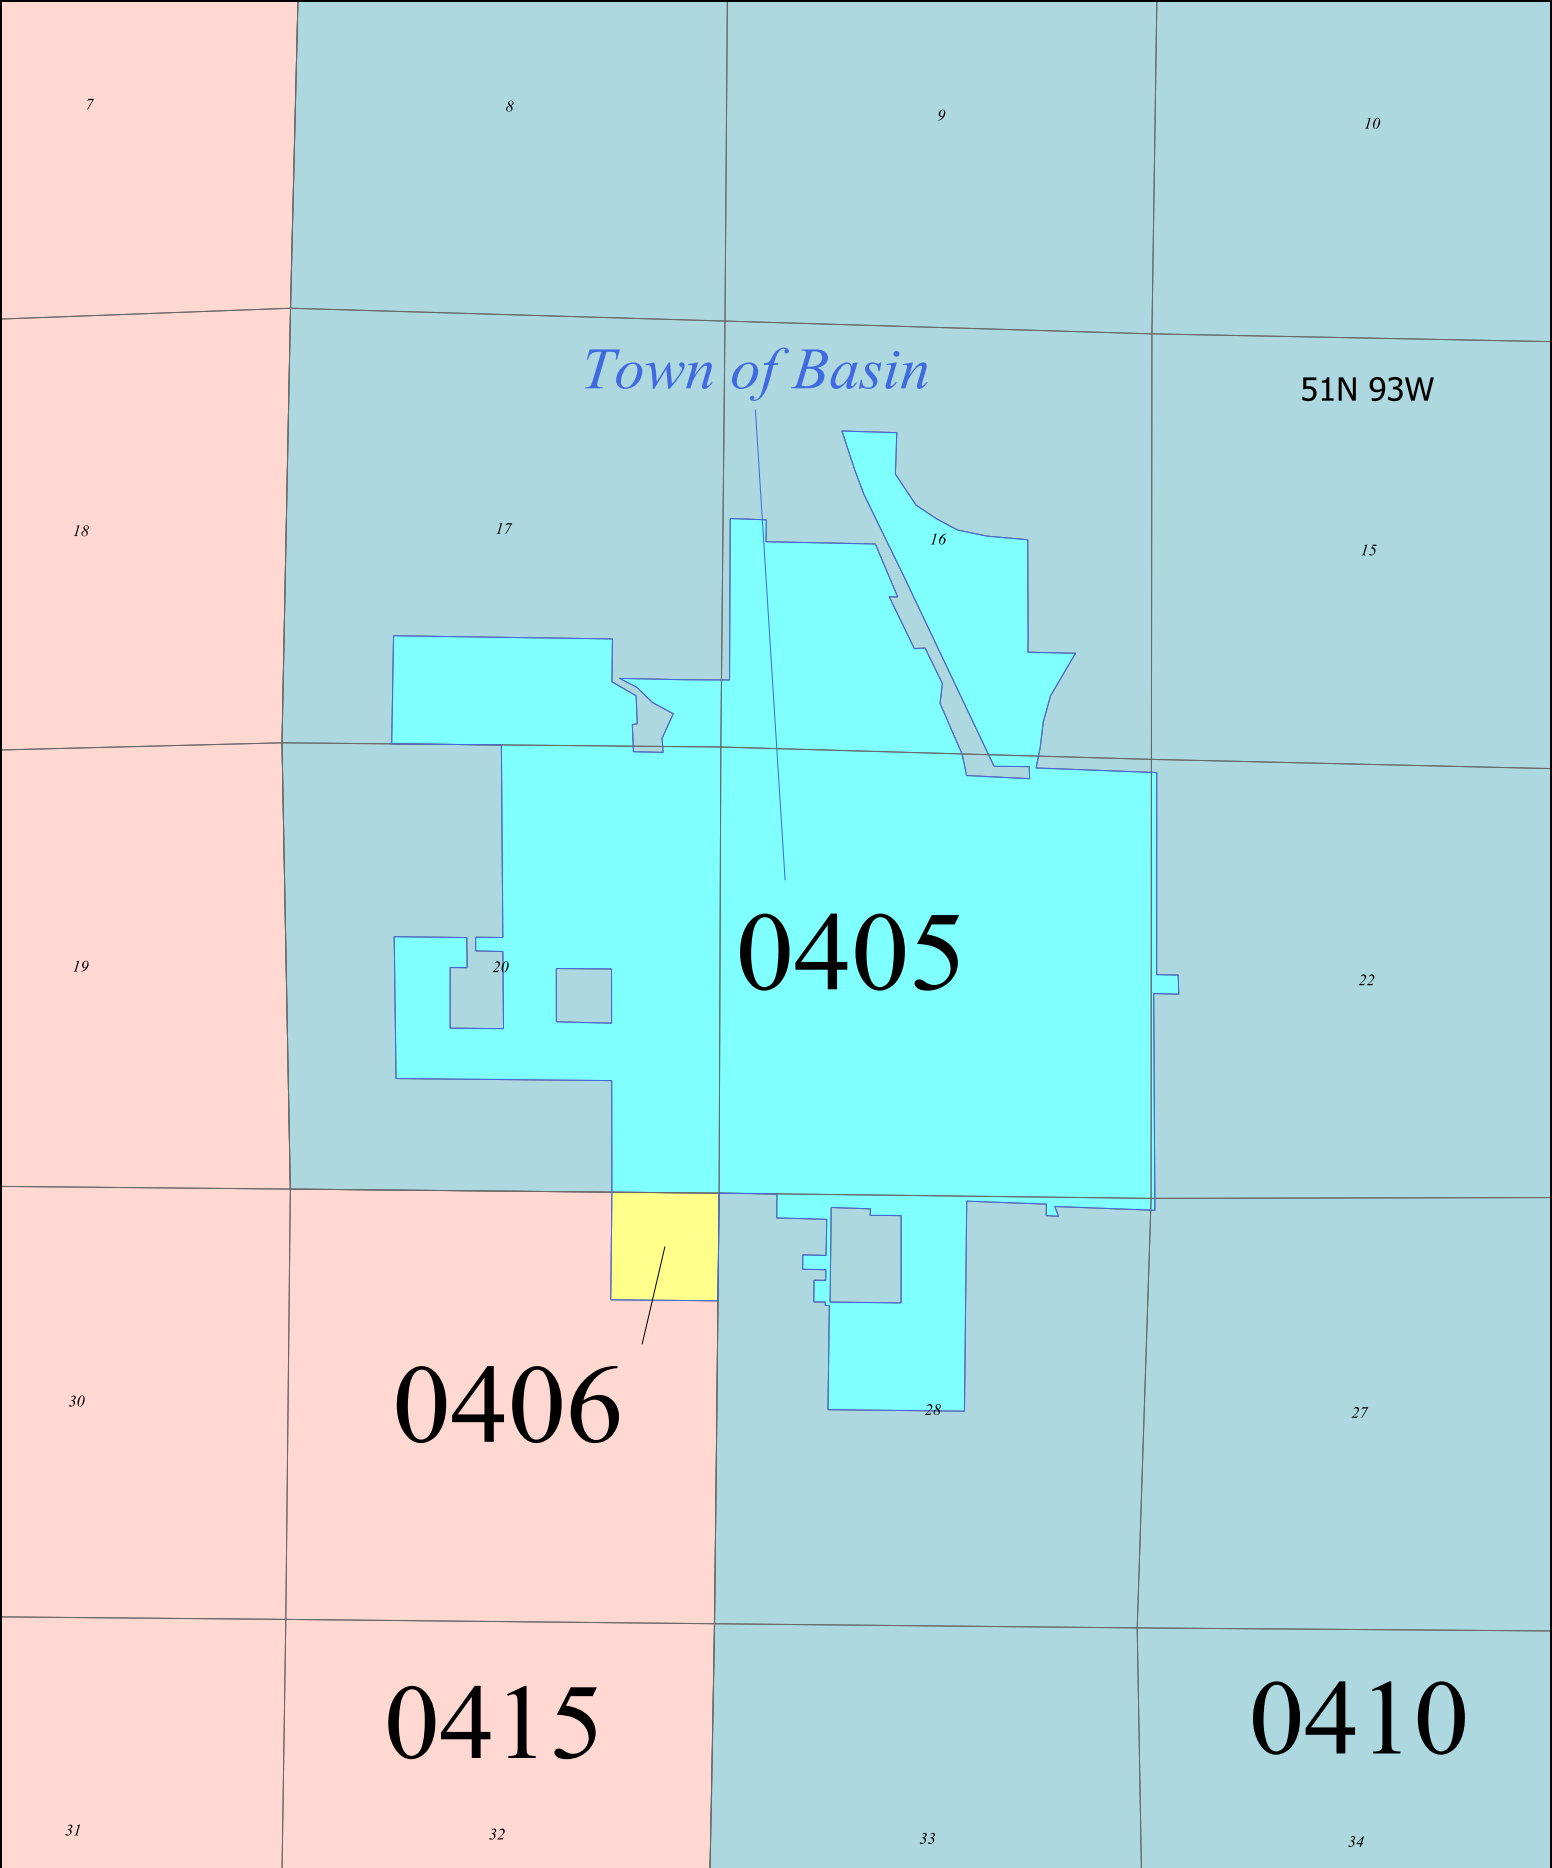

2018 Big Horn County Tax Districts
Countywide

Wyoming Department of Revenue
Property Tax Division
Technical Services Group
<http://revenue.wyo.gov>

State Plane - Wyoming East Central
(NAD 27, feet)
Scale: One Section = 1 Mile Approx.
Created on: 1/19/2018

Town of Basin

51N 93W

0405

0406

0415

0410

2018 Big Horn County Tax Districts
Northwest Big Horn

Wyoming Department of Revenue
Property Tax Division
Technical Services Group
<http://revenue.wyo.gov>

State Plane - Wyoming East Central
(NAD 27, feet)
Scale: One Section = 1 Mile Approx.
Created on: 1/23/2018