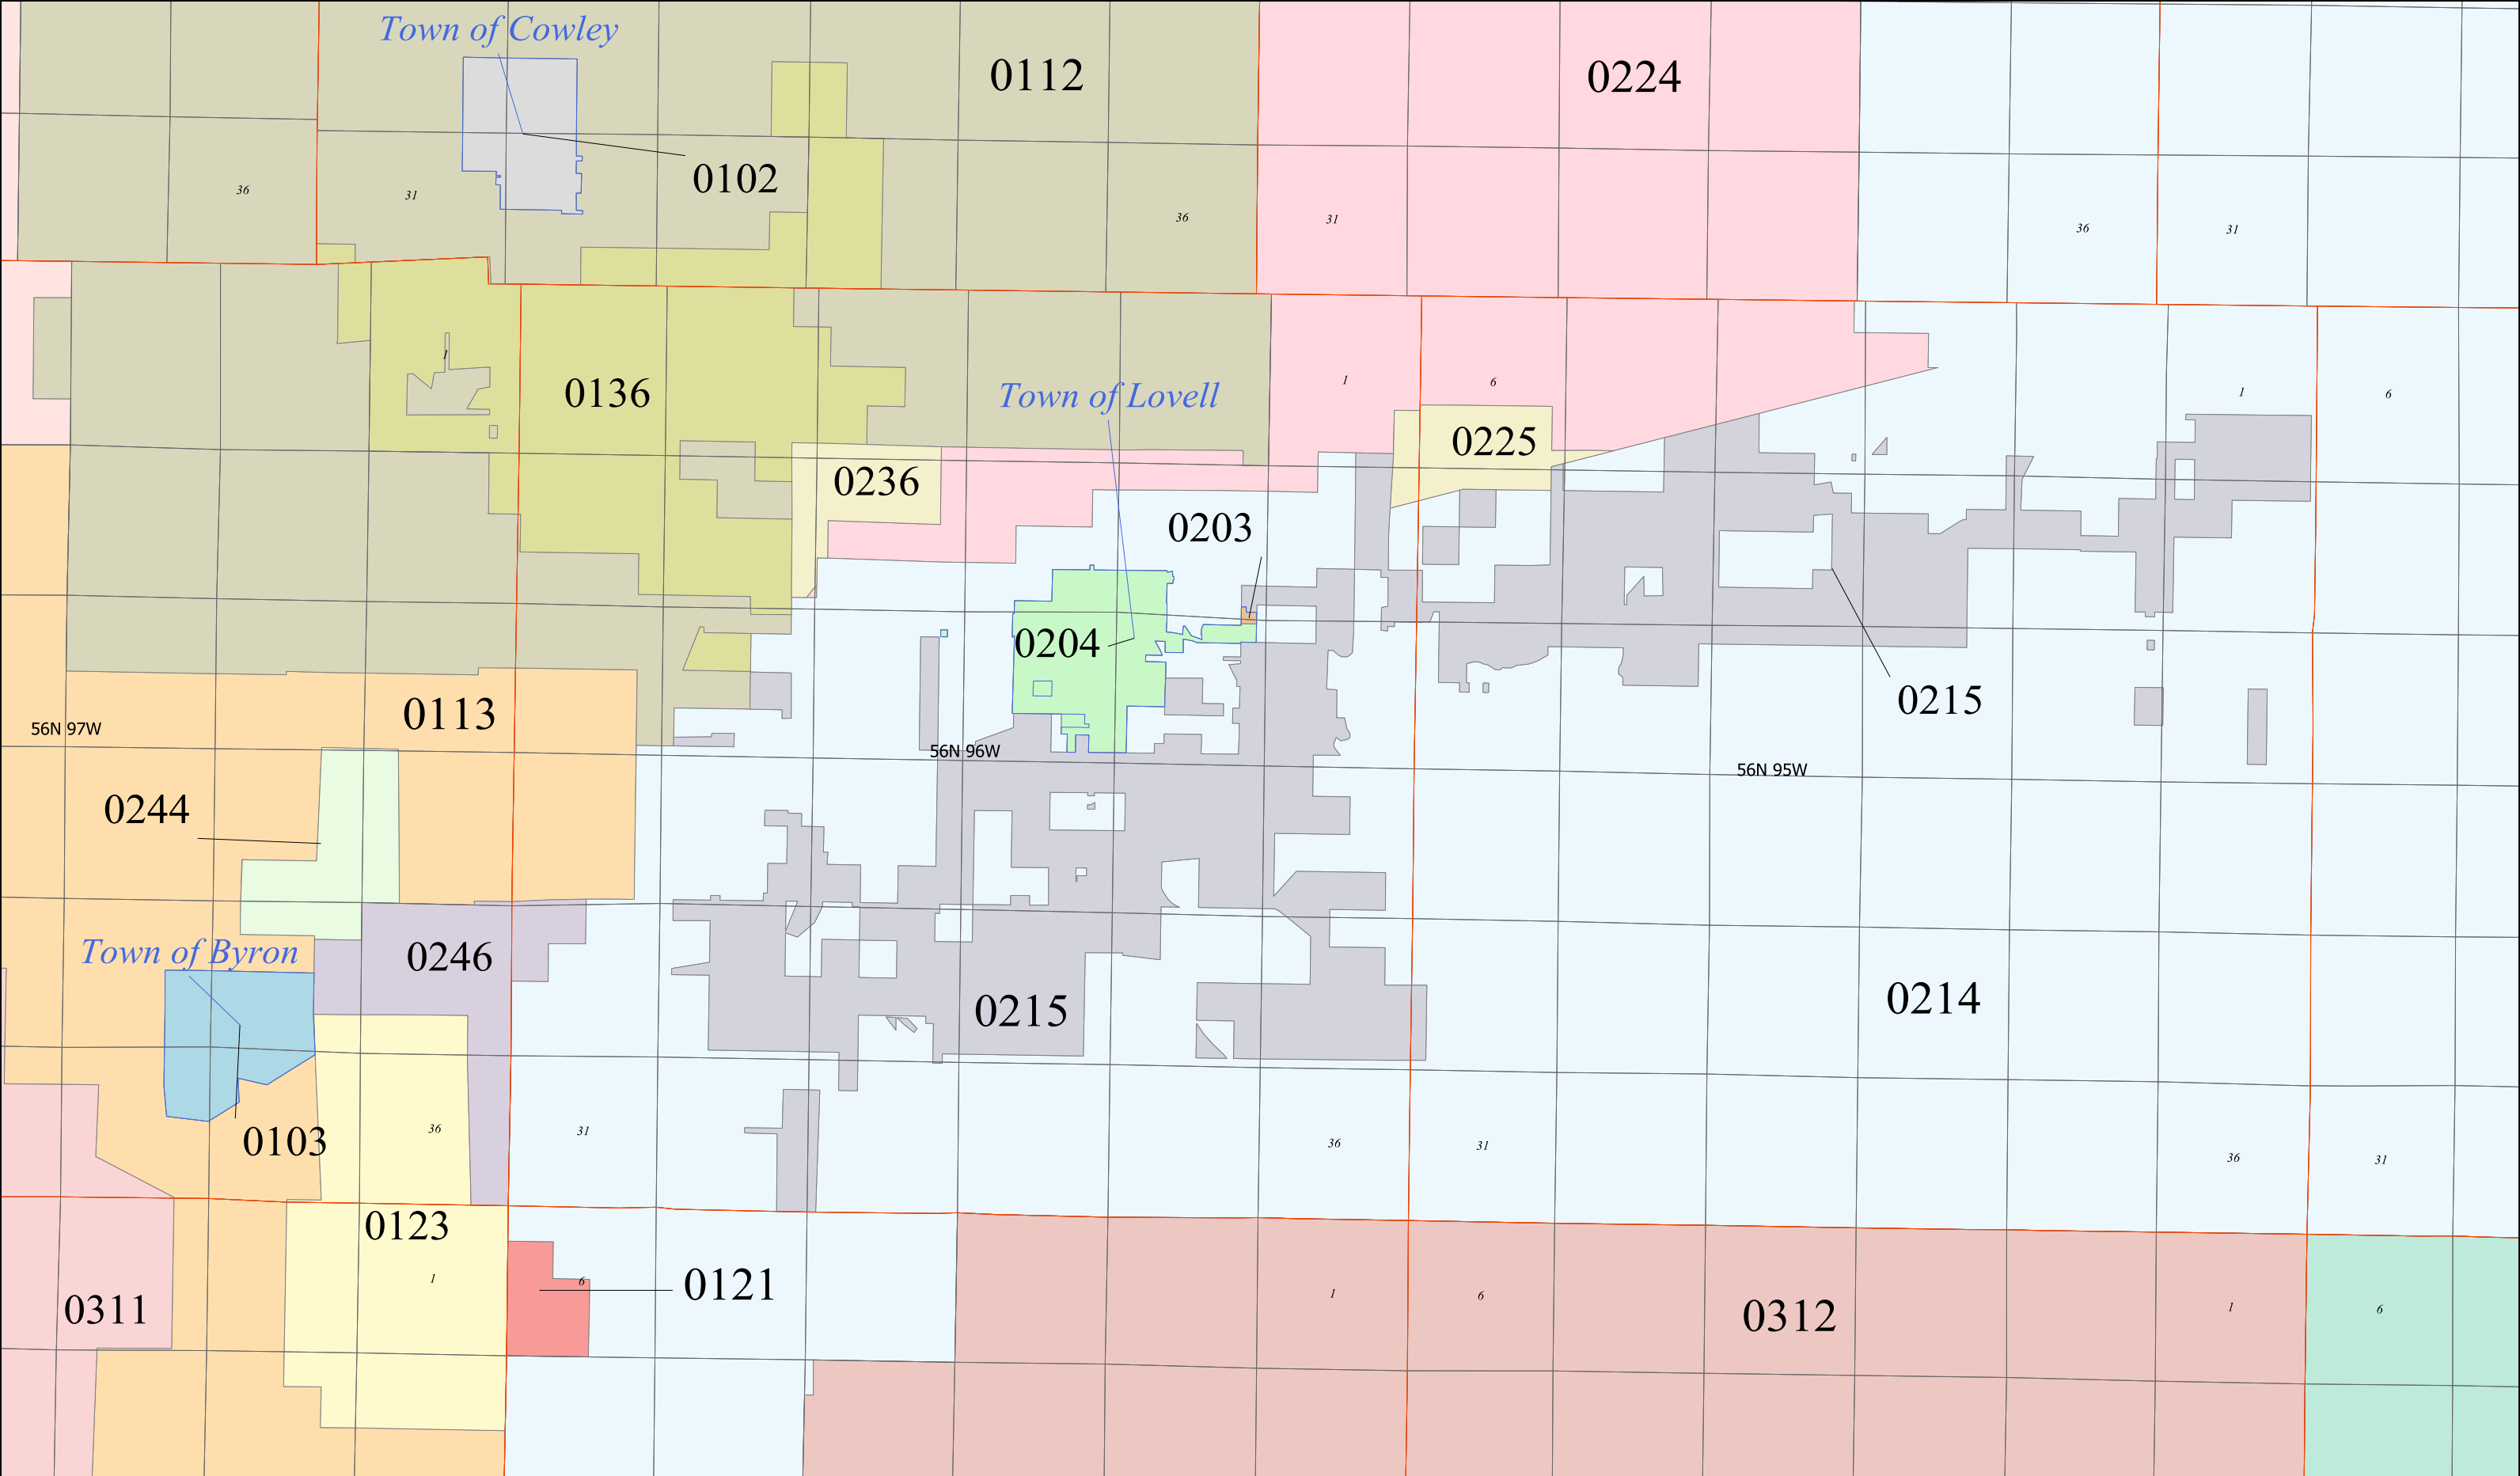

2018 Big Horn County Tax Districts
Countywide

Wyoming Department of Revenue
Property Tax Division
Technical Services Group
<http://revenue.wyo.gov>

State Plane - Wyoming East Central
(NAD 27, feet)
Scale: One Section = 1 Mile Approx.
Created on: 1/19/2018

Town of Basin

51N 93W

0405

0406

0415

0410

2018 Big Horn County Tax Districts
Northwest Big Horn

Wyoming Department of Revenue
Property Tax Division
Technical Services Group
<http://revenue.wyo.gov>

State Plane - Wyoming East Central
(NAD 27, feet)
Scale: One Section = 1 Mile Approx.
Created on: 1/23/2018