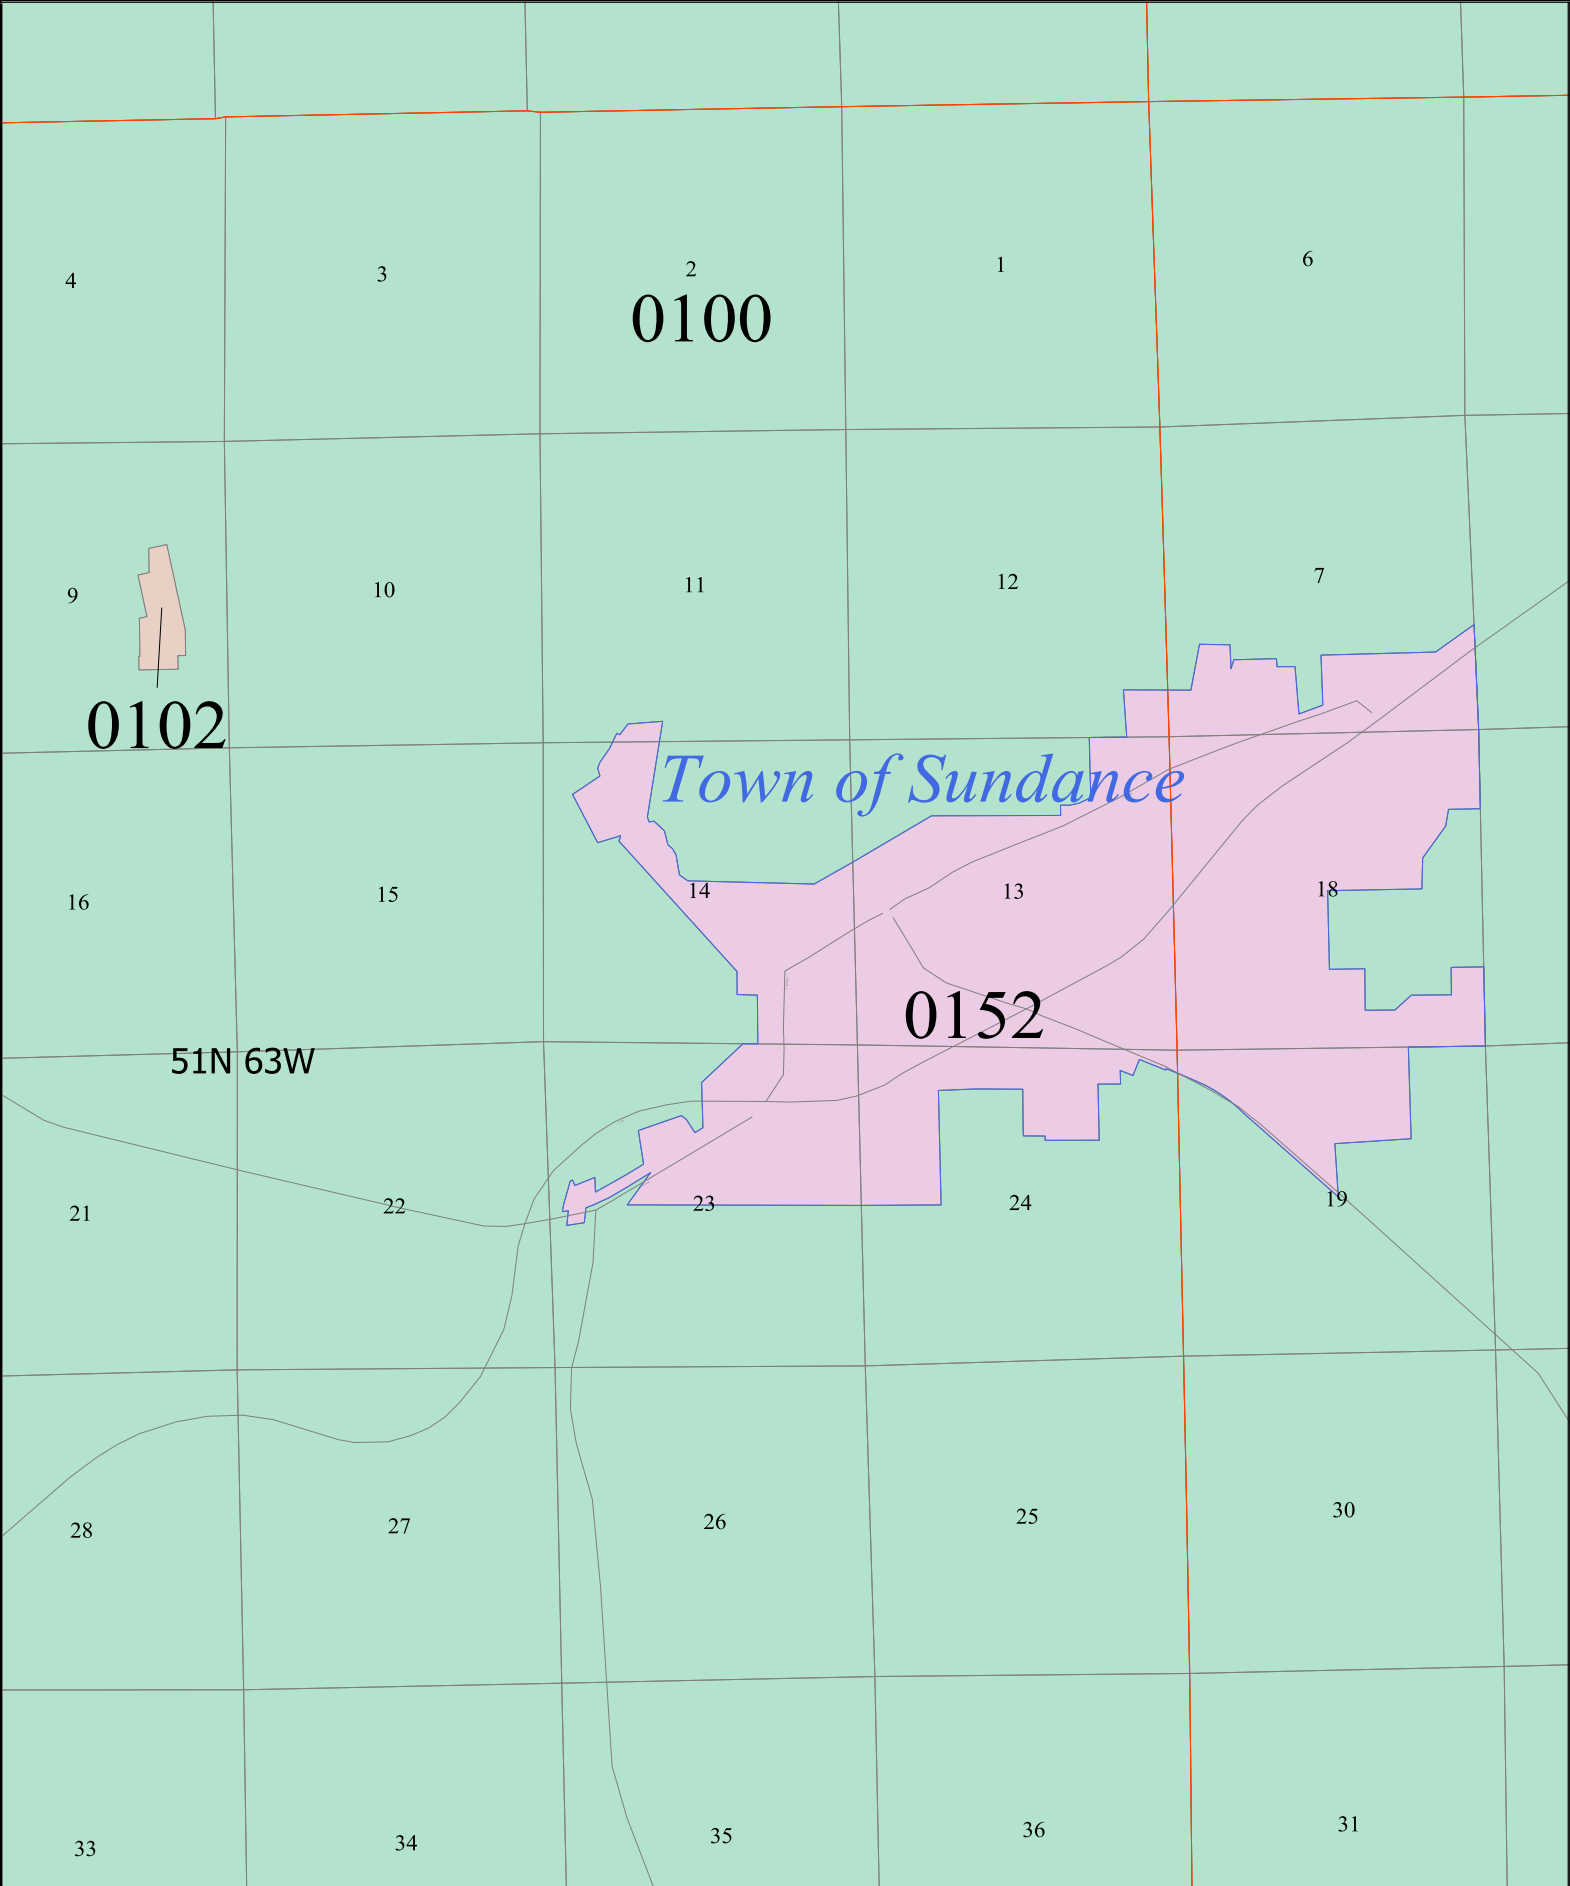

2012 Crook County Tax Districts
Countywide

Wyoming Department of Revenue
Property Tax Division
Technical Services Group
<http://revenue.state.wy.us>

State Plane - Wyoming East
(NAD 27, feet)
Scale: One Section = 1 Mile Approx.
Created on: 11/17/2011

2012 Crook County Tax Districts
Town of Sundance

Wyoming Department of Revenue
Property Tax Division
Technical Services Group
<http://revenue.state.wy.us>

State Plane - Wyoming East
(NAD 27, feet)
Scale: One Section = 1 Mile Approx.
Created on: 11/17/2011