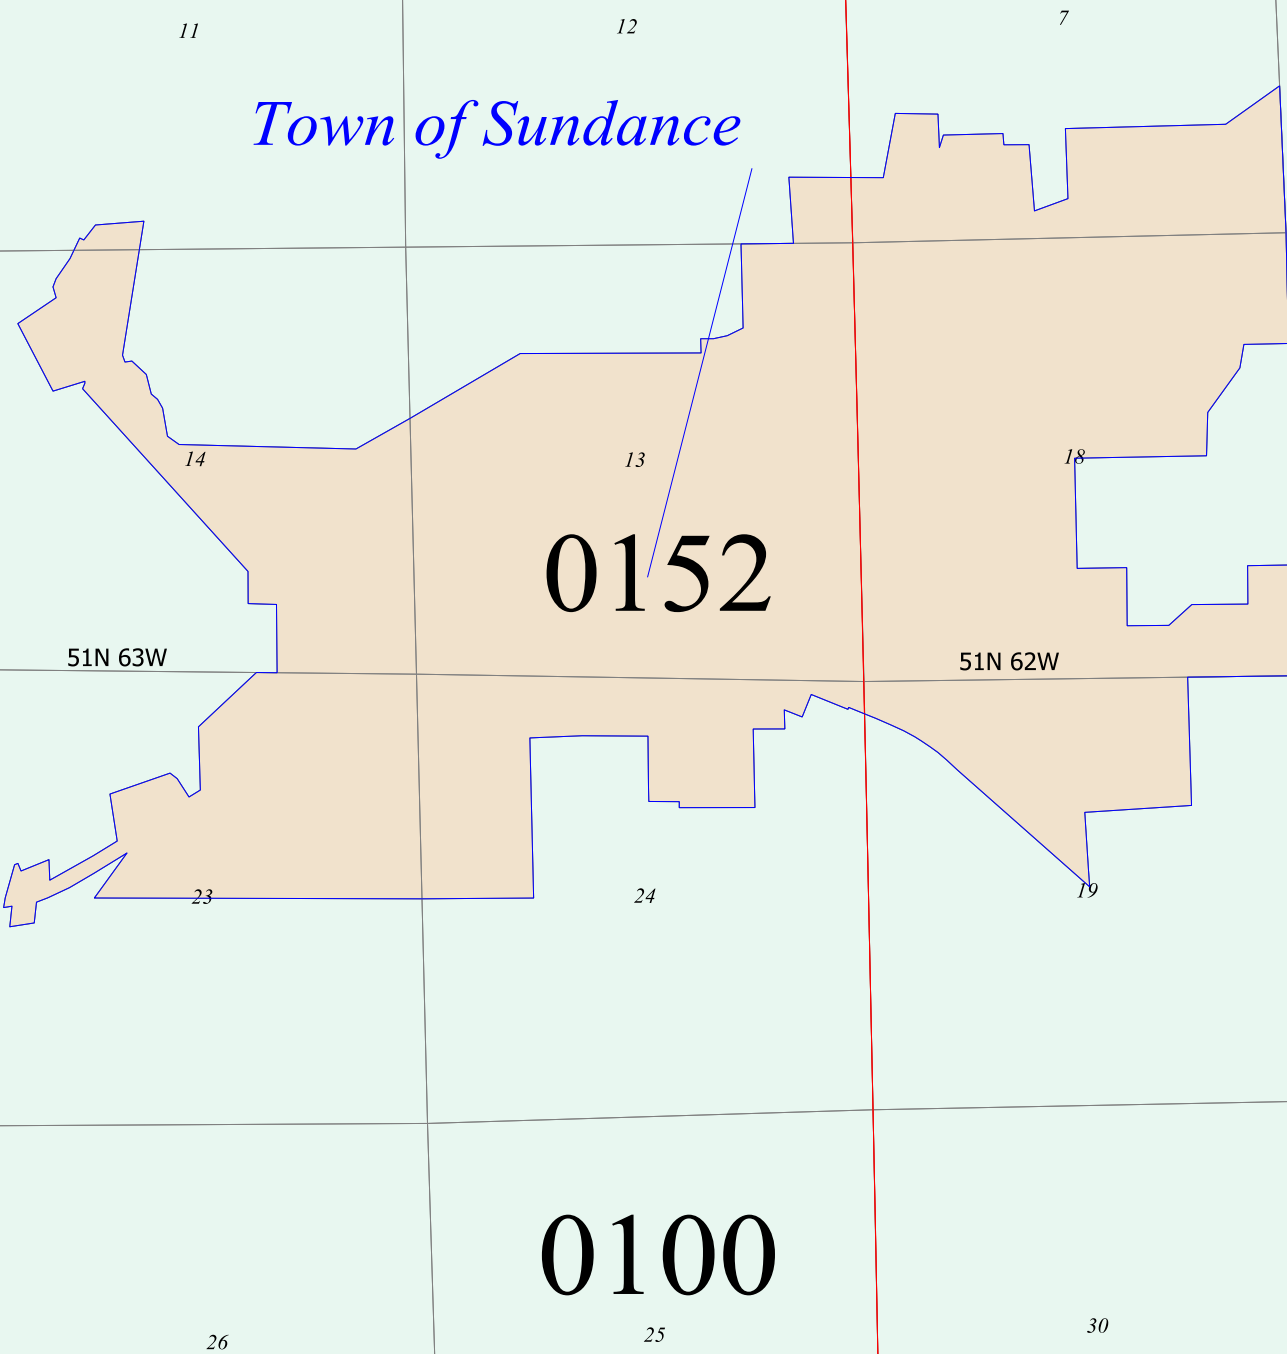

2017 Crook County Tax Districts
Countywide

Wyoming Department of Revenue
Property Tax Division
Technical Services Group
<http://revenue.wyo.gov>

State Plane - Wyoming East
(NAD 27, feet)
Scale: One Section = 1 Mile Approx.
Created on: 10/13/2016

Town of Sundance

0152

0100