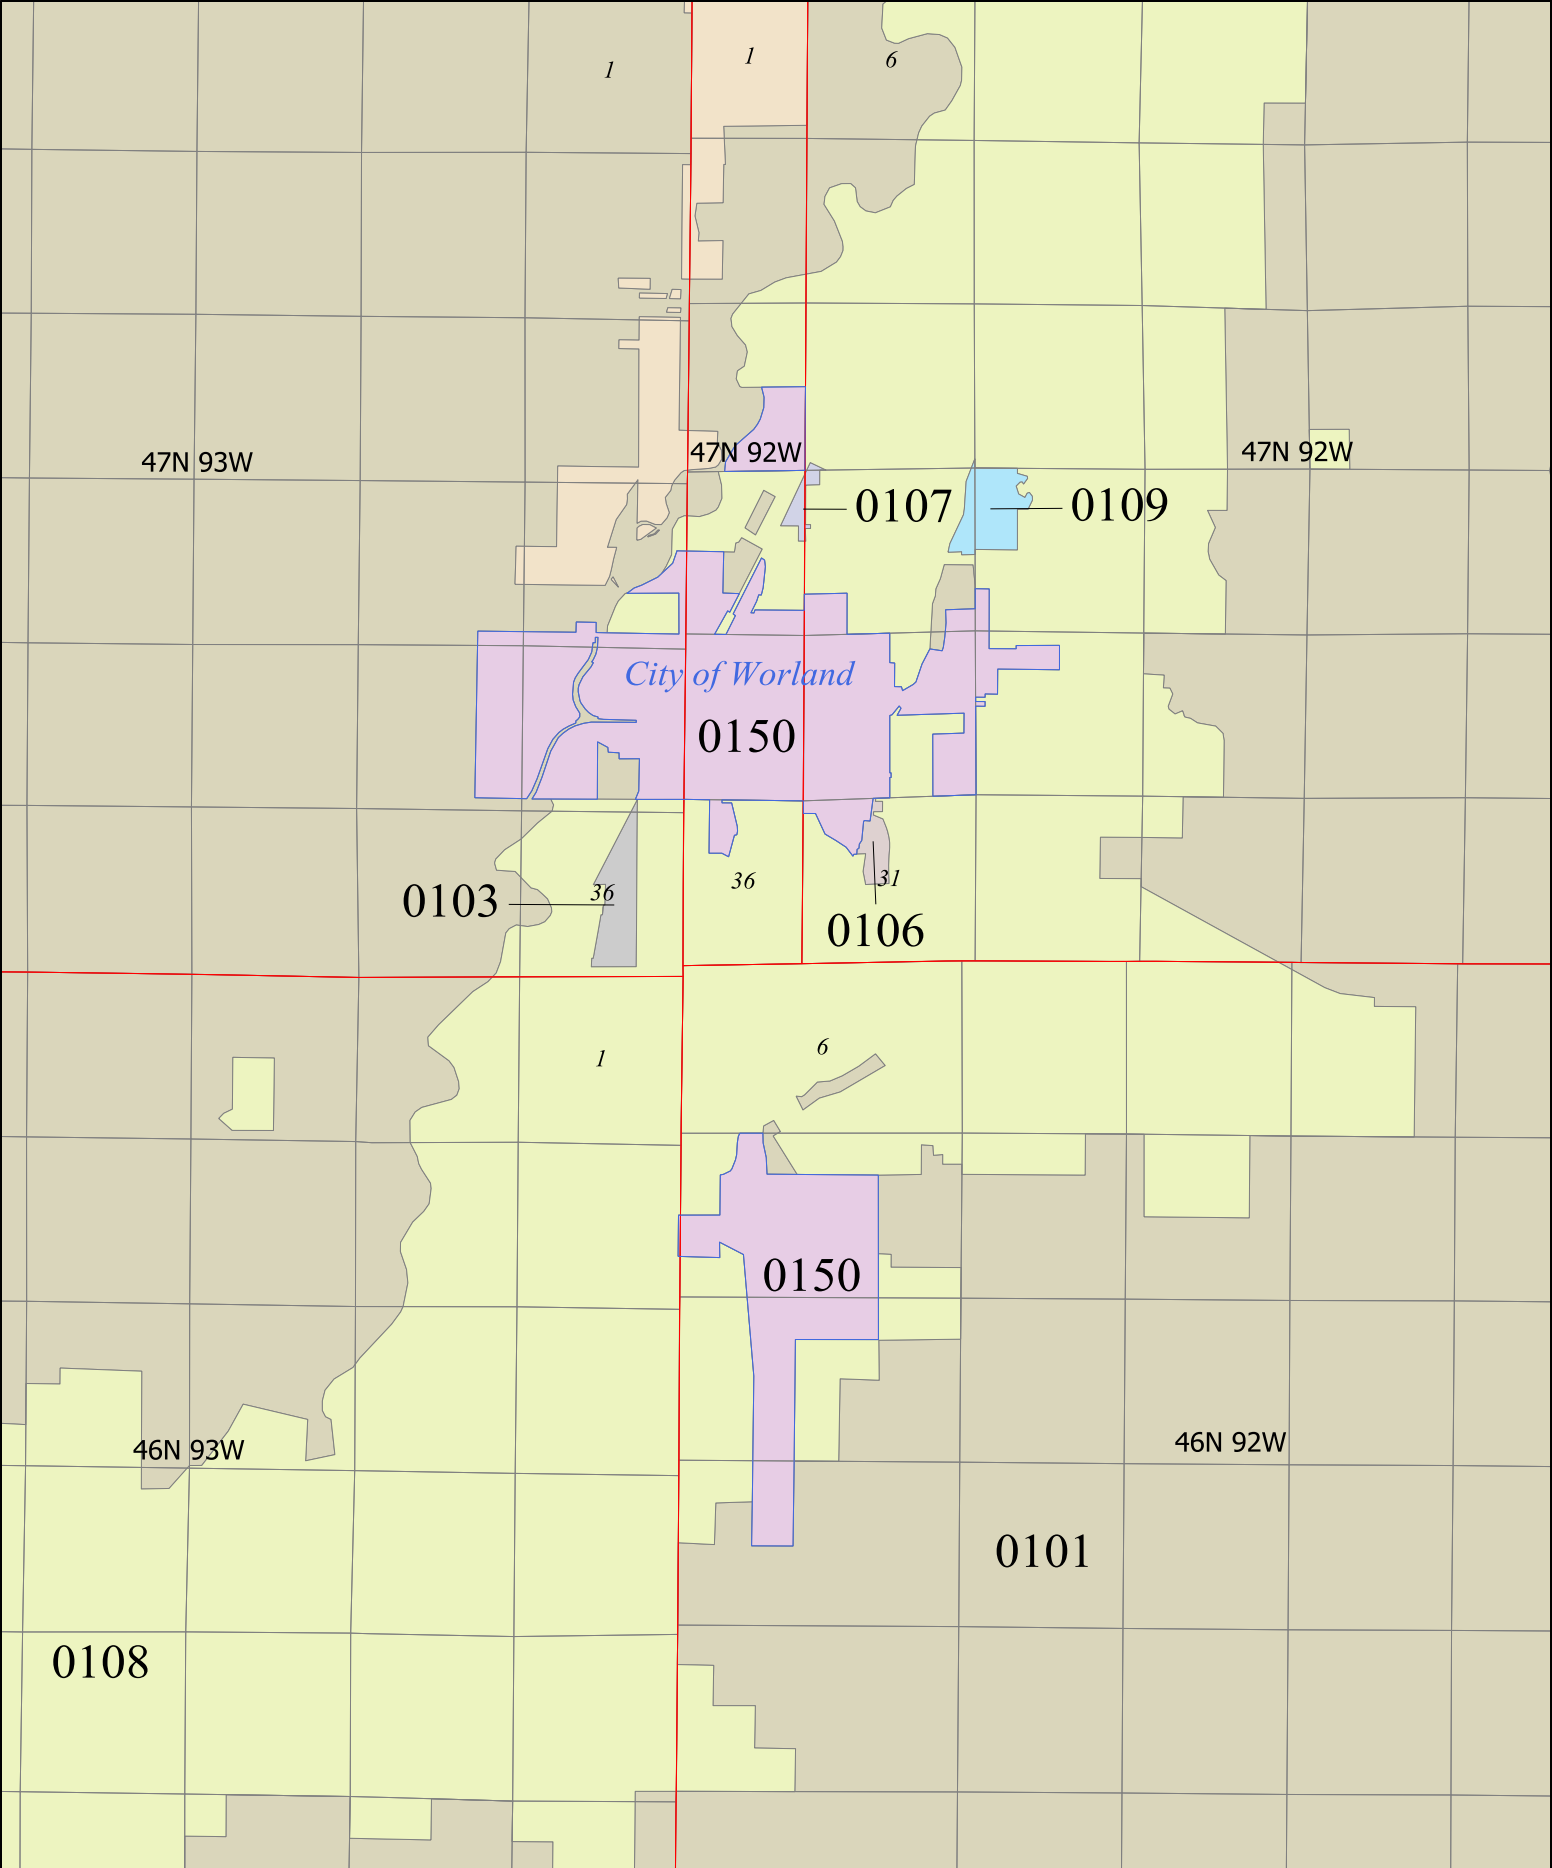

2017 Washakie County Tax Districts  
Countywide

Wyoming Department of Revenue  
Property Tax Division  
Technical Services Group  
<http://revenue.wyo.gov>

State Plane - Wyoming East Central  
(NAD 27, feet)  
Scale: One Section = 1 Mile Approx.  
Created on: 10/24/2016

**2017 Washakie County Tax Districts**  
**City of Worland**

Wyoming Department of Revenue  
 Property Tax Division  
 Technical Services Group  
<http://revenue.wyo.gov>

State Plane - Wyoming East Central  
 (NAD 27, feet)  
 Scale: One Section = 1 Mile Approx.  
 Created on: 10/24/2016