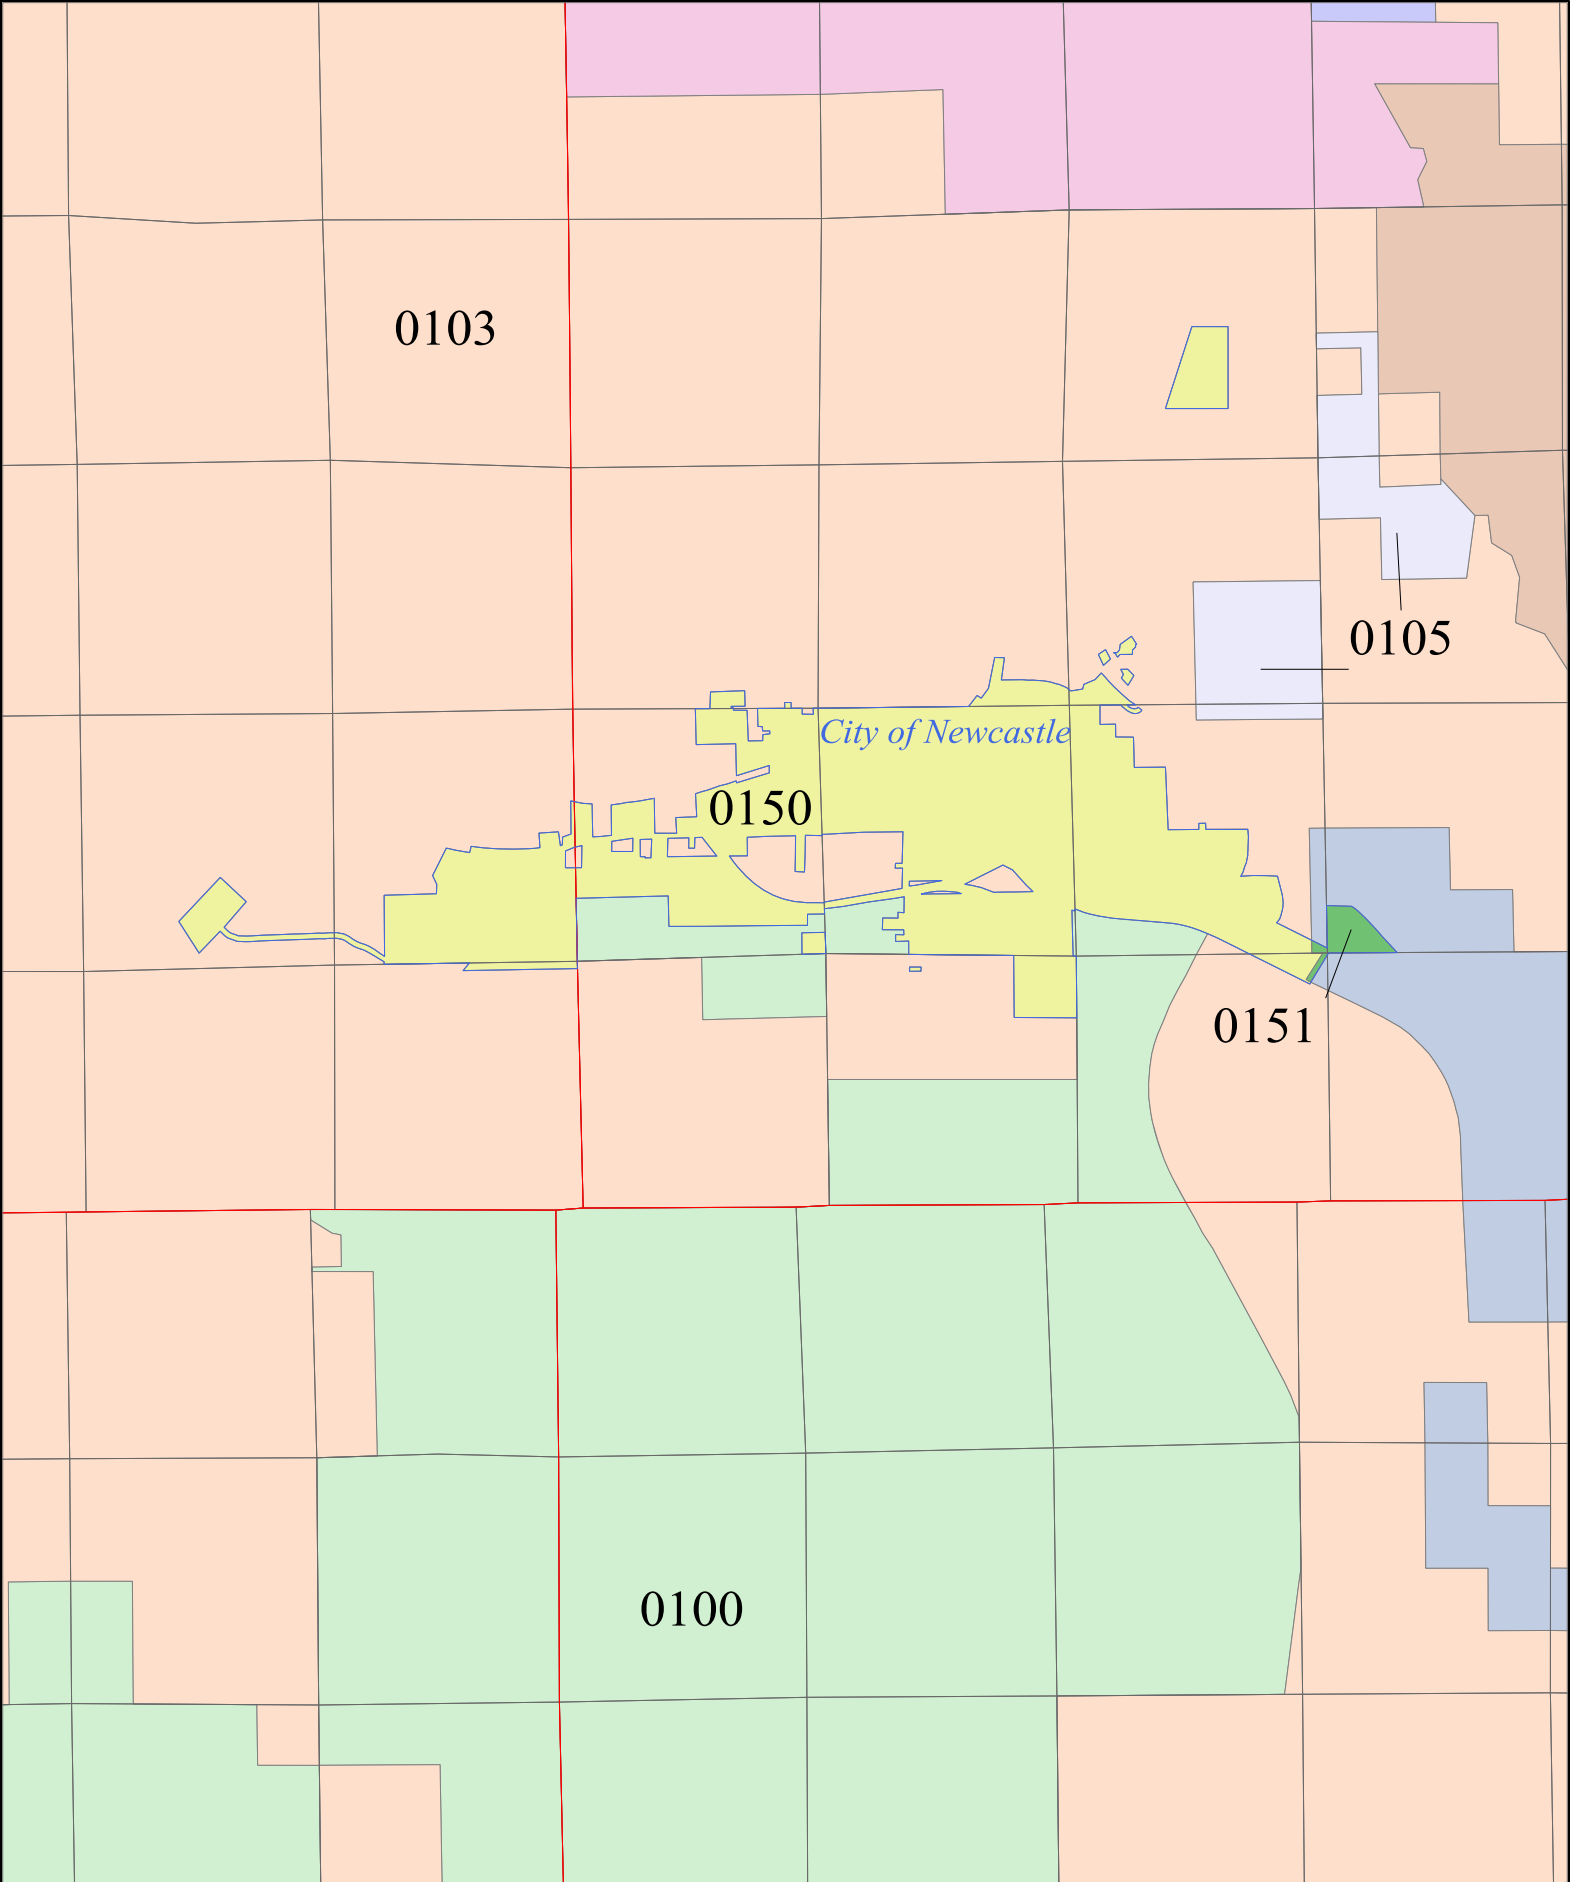

2017 Weston County Tax Districts  
Countywide

Wyoming Department of Revenue  
Property Tax Division  
Technical Services Group  
<http://revenue.wyo.gov>

State Plane - Wyoming East  
(NAD 27, feet)  
Scale: One Section = 1 Mile Approx.  
Created on: 11/4/2016

0750

0703

0700

2017 Weston County Tax Districts  
Town of Upton

Wyoming Department of Revenue  
Property Tax Division  
Technical Services Group  
<http://revenue.wyo.gov>

State Plane - Wyoming East  
(NAD 27, feet)  
Scale: One Section = 1 Mile Approx.  
Created on: 11/4/2016