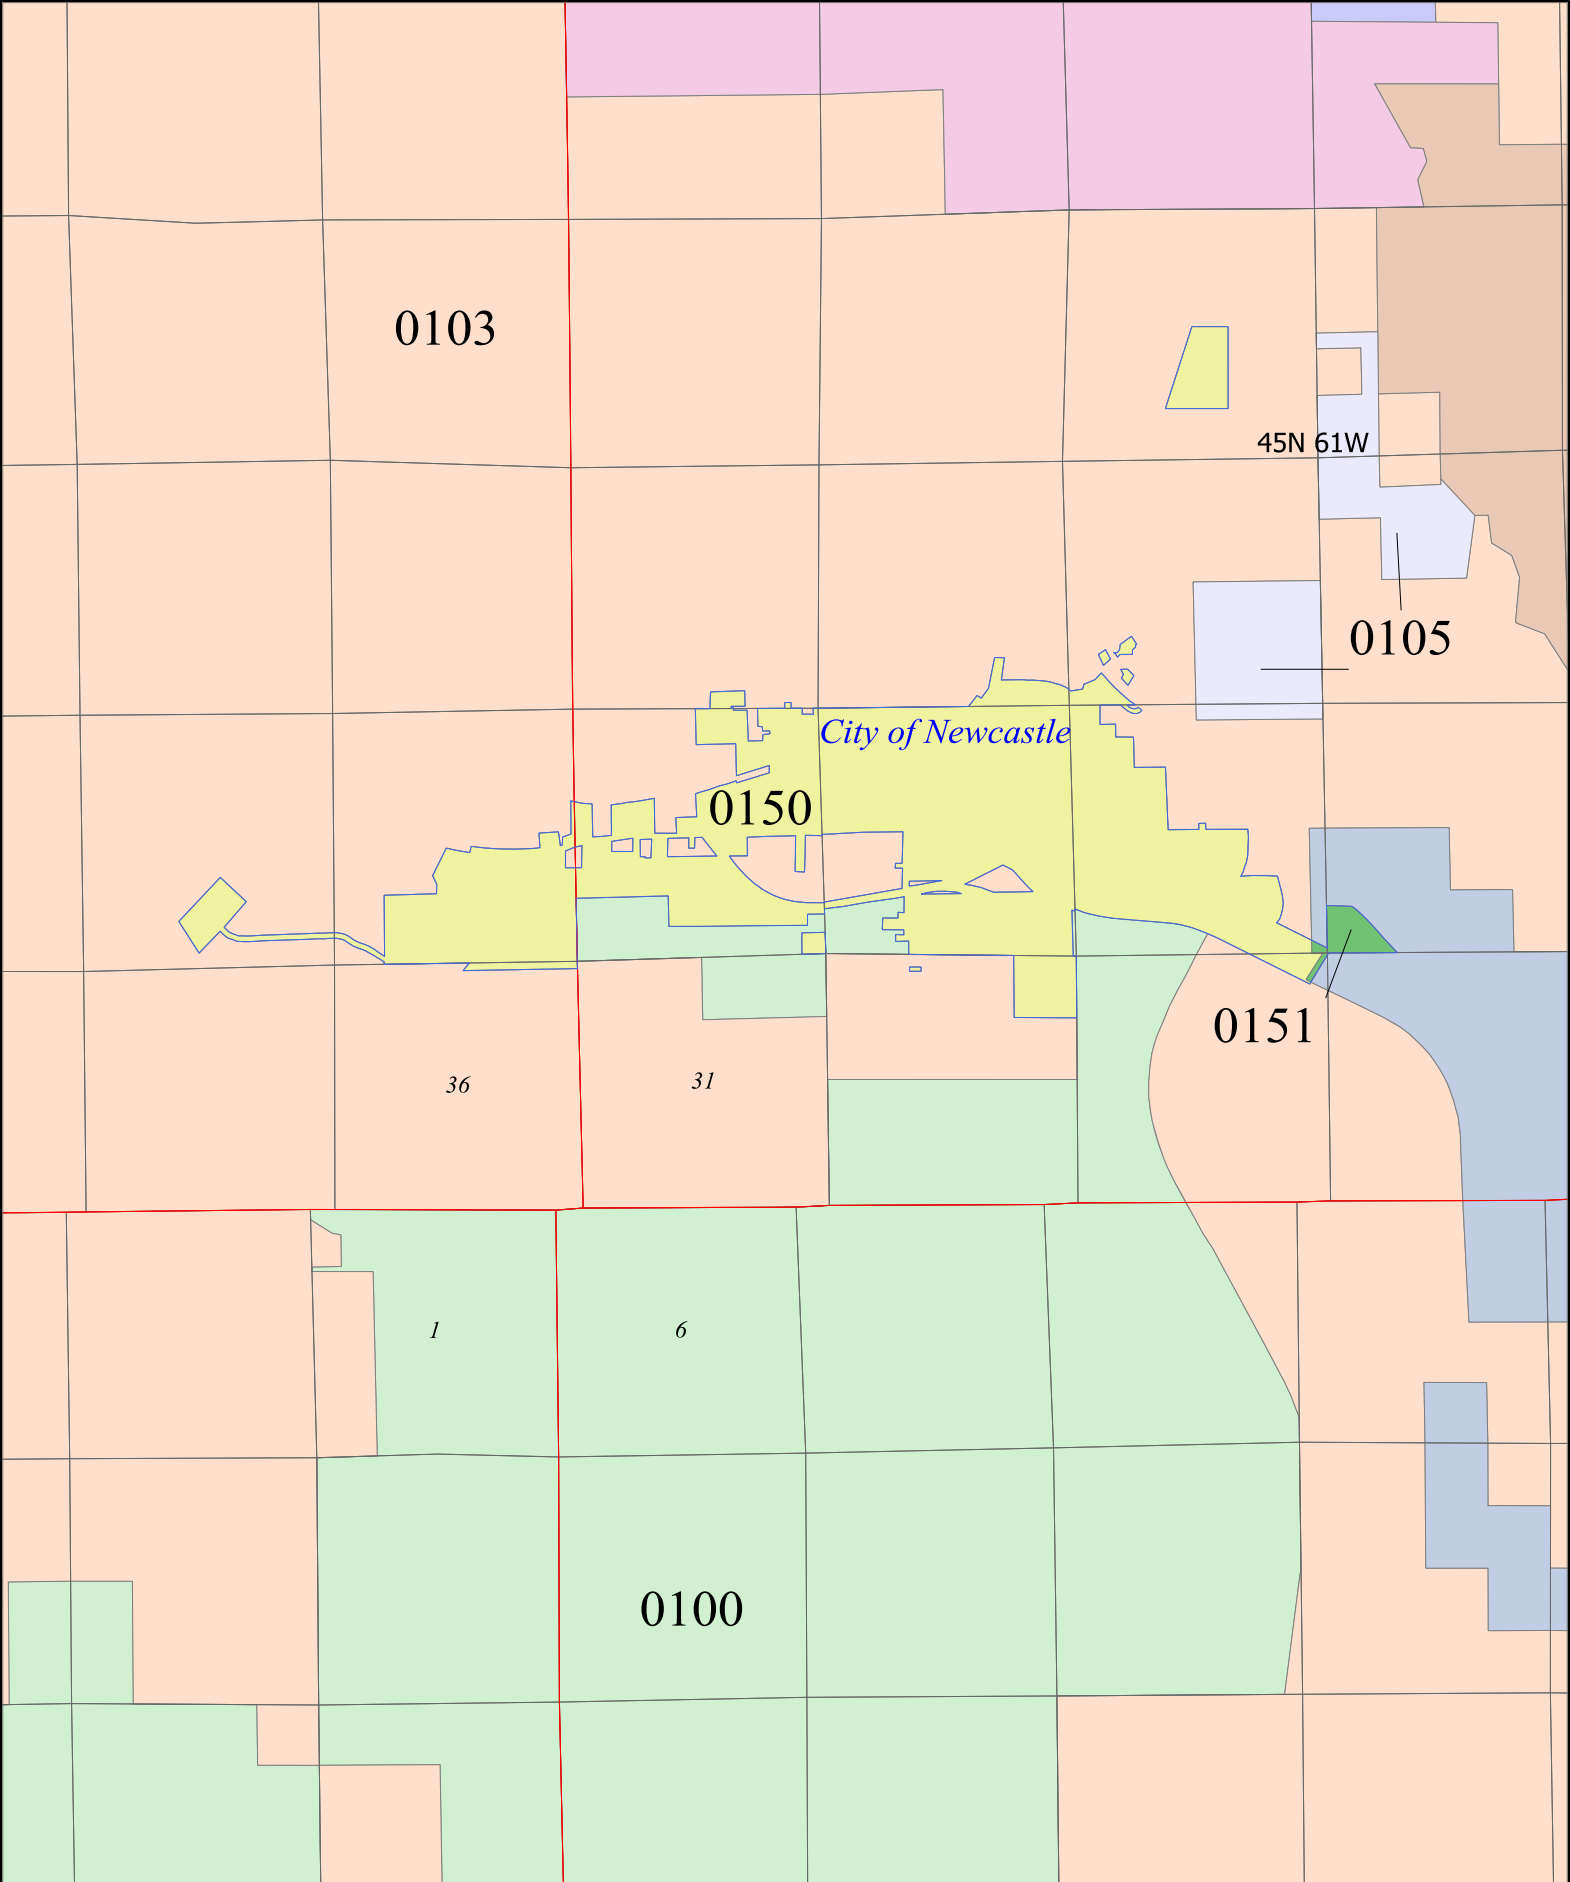

2018 Weston County Tax Districts
Countywide

Wyoming Department of Revenue
Property Tax Division
Technical Services Group
<http://revenue.wyo.gov>

State Plane - Wyoming East
(NAD 27, feet)
Scale: One Section = 1 Mile Approx.
Created on: 1/25/2018

0700

48N 65W

2018 Weston County Tax Districts
Town of Upton

Wyoming Department of Revenue
Property Tax Division
Technical Services Group
<http://revenue.wyo.gov>

State Plane - Wyoming East
(NAD 27, feet)
Scale: One Section = 1 Mile Approx.
Created on: 1/25/2018